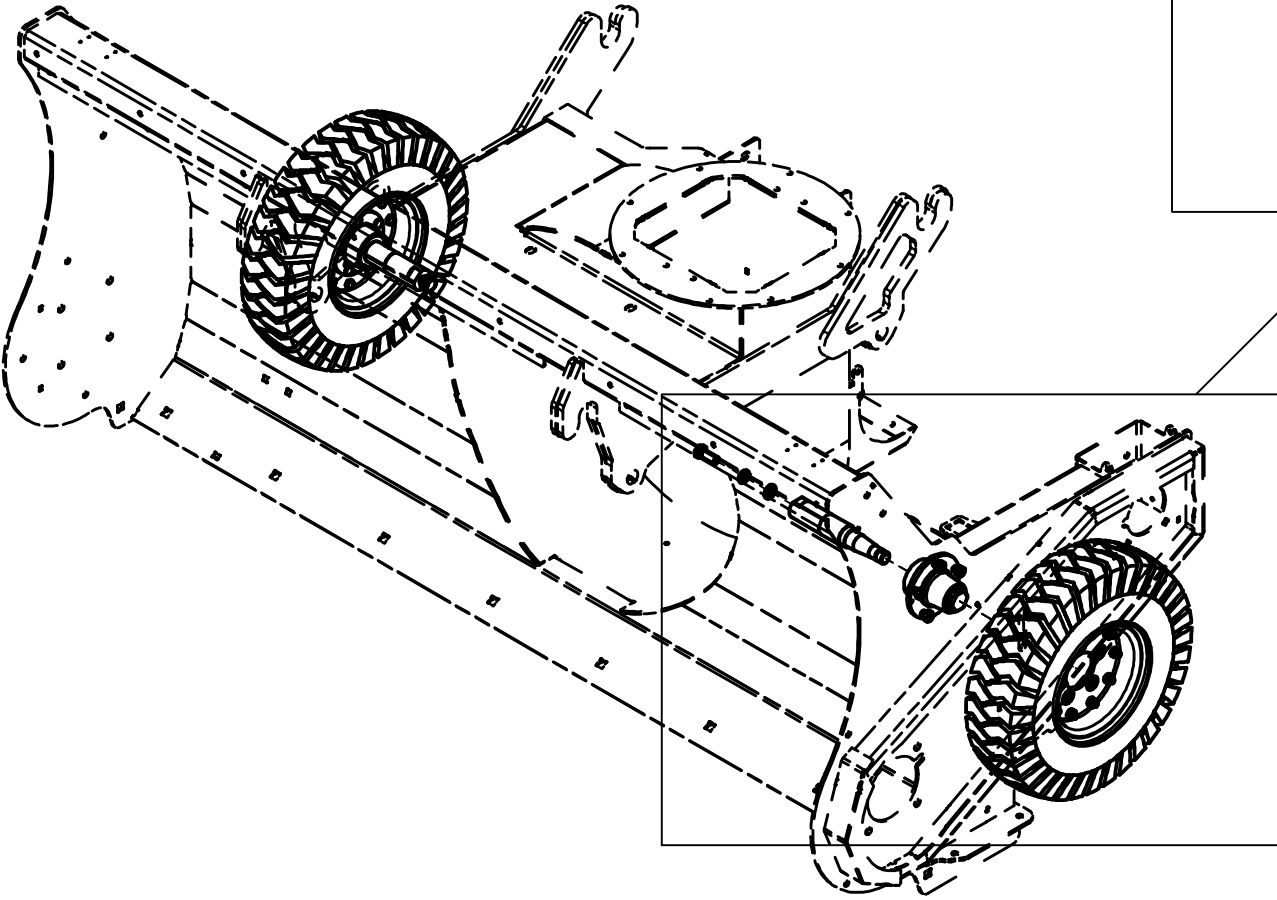

25328008 Wheel

Pos	Qty	Article no	Designation
1	2	1252133	Shaft pin for wheel
2	2	2941520	Wheel 6.00x9 10L Compl. w/rim
3	2	2531078	Washer M16 EIZn DIN 125
4	2	2534078	Spring washer M16 EIZn DIN 127
5	2	2422489	Hexagon screw M16x40 EIZn 8.8 DIN 933
6	2	2941621	Hub no. 21 without shaft pin