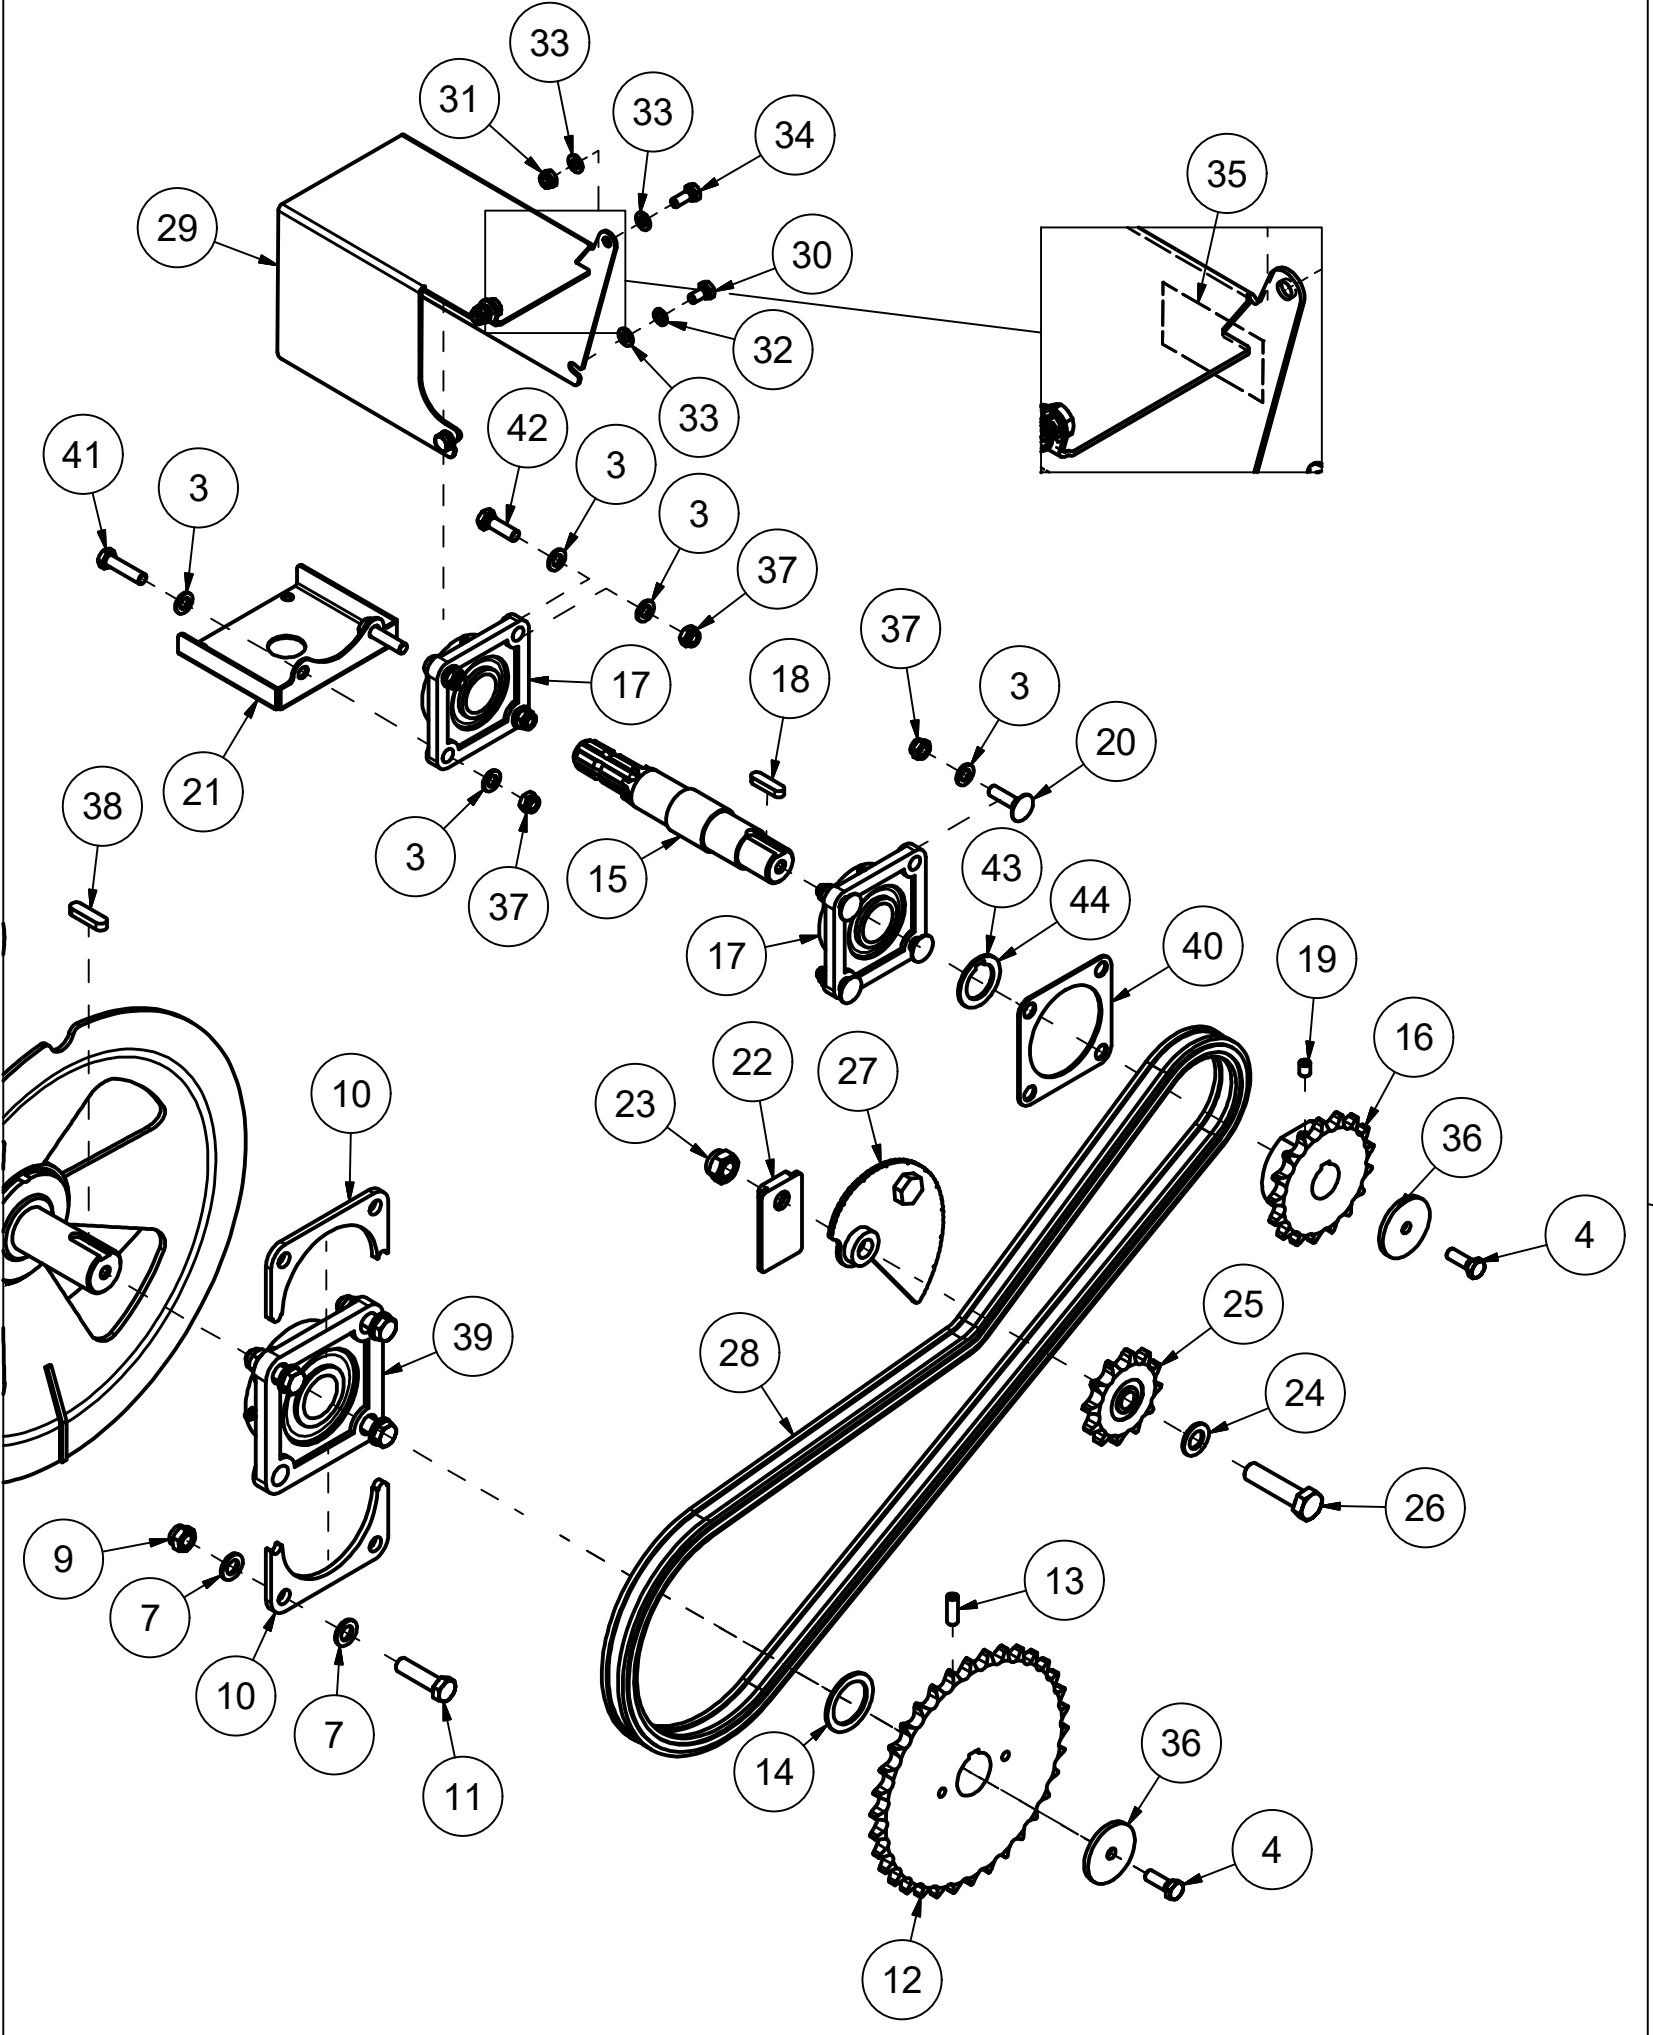

25328002 Feeding screw

Pos	Qty	Article no	Designation
1	1	12532002	Feeding screw TFP240
2	32	2489611	Hexagon nut mechanical lock M12 EIZn DIN 980
3	76	2531069	Washer M12 EIZn DIN 125
4	34	2423350	Hexagon screw M12x35 EIZn 10.9 DIN 933
5	4	12532064	Left screw element
6	4	12532066	Right screw element
7	16	2531078	Washer M16 EIZn DIN 125
8	4	2422494	Hexagon screw M16x55 EIZn 8.8 DIN 931
9	8	2483613	Locking nut M16 EIZn DIN 985
10	2	12532011	Plate
11	4	2422495	Hexagon screw M16x60 EIZn 8.8 DIN 931
12	1	2964229	Chain wheel 1" Z34 Ø50
13	1	2473350	Hollow threaded pin M12x35 St DIN 916
14	1	12532080	Skims
15	1	12531050	Shaft
16	1	2964212	Chain wheel 1" Z17 Ø40
17	2	2954174	Flange bearing UCF 209 45mm
18	1	2115160	Cotter 12x8 L45 St DIN 6885A
19	1	2473340	Hollow threaded pin M12x16 St DIN 916
20	4	2344354	Locking screw M12x45 EIZn 8.8 DIN 603
21	1	12531055	Cover
22	1	12531082	Nut lock
23	1	2483615	Locking nut M20 EIZn DIN 985
24	1	2531086	Washer M20 EIZn DIN 125
25	1	2954120	Chain tensioner wheel 1" 12 t
26	1	2422581	Hexagon screw M20x80 EIZn 8.8 DIN 931
27	1	12531090	Chain tensioner
28	1	2963127	Roller chain 1" 88 links
29	1	12531051	Cover
30	2	2422295	Hexagon screw M10x20 EIZn 8.8 DIN 933
31	2	2483610	Locking nut M10 EIZn DIN 985
32	2	2534060	Spring washer M10 EIZn DIN 127
33	6	2531060	Washer M10 EIZn DIN 125
34	2	2422297	Hexagon screw M10x25 EIZn 8.8 DIN 933
35	1	2935039	Sticker 75x40 Lubrication oil
36	2	14131061	Washer ø12,5/70x6
37	8	2483611	Locking nut M12 EIZn DIN 985
38	1	2115175	Cotter 14x9 L50 St DIN 6885A
39	2	2954176	Flange bearing UCF 310 50mm
40	1	12532052	Skims
41	2	2422356	Hexagon screw M12x50 EIZn 8.8 DIN 931
42	2	2422352	Hexagon screw M12x40 EIZn 8.8 DIN 933
43	1	12531120	Skims Flange bearing 1mm
44	1	12531121	Skims Flange bearing 2mm