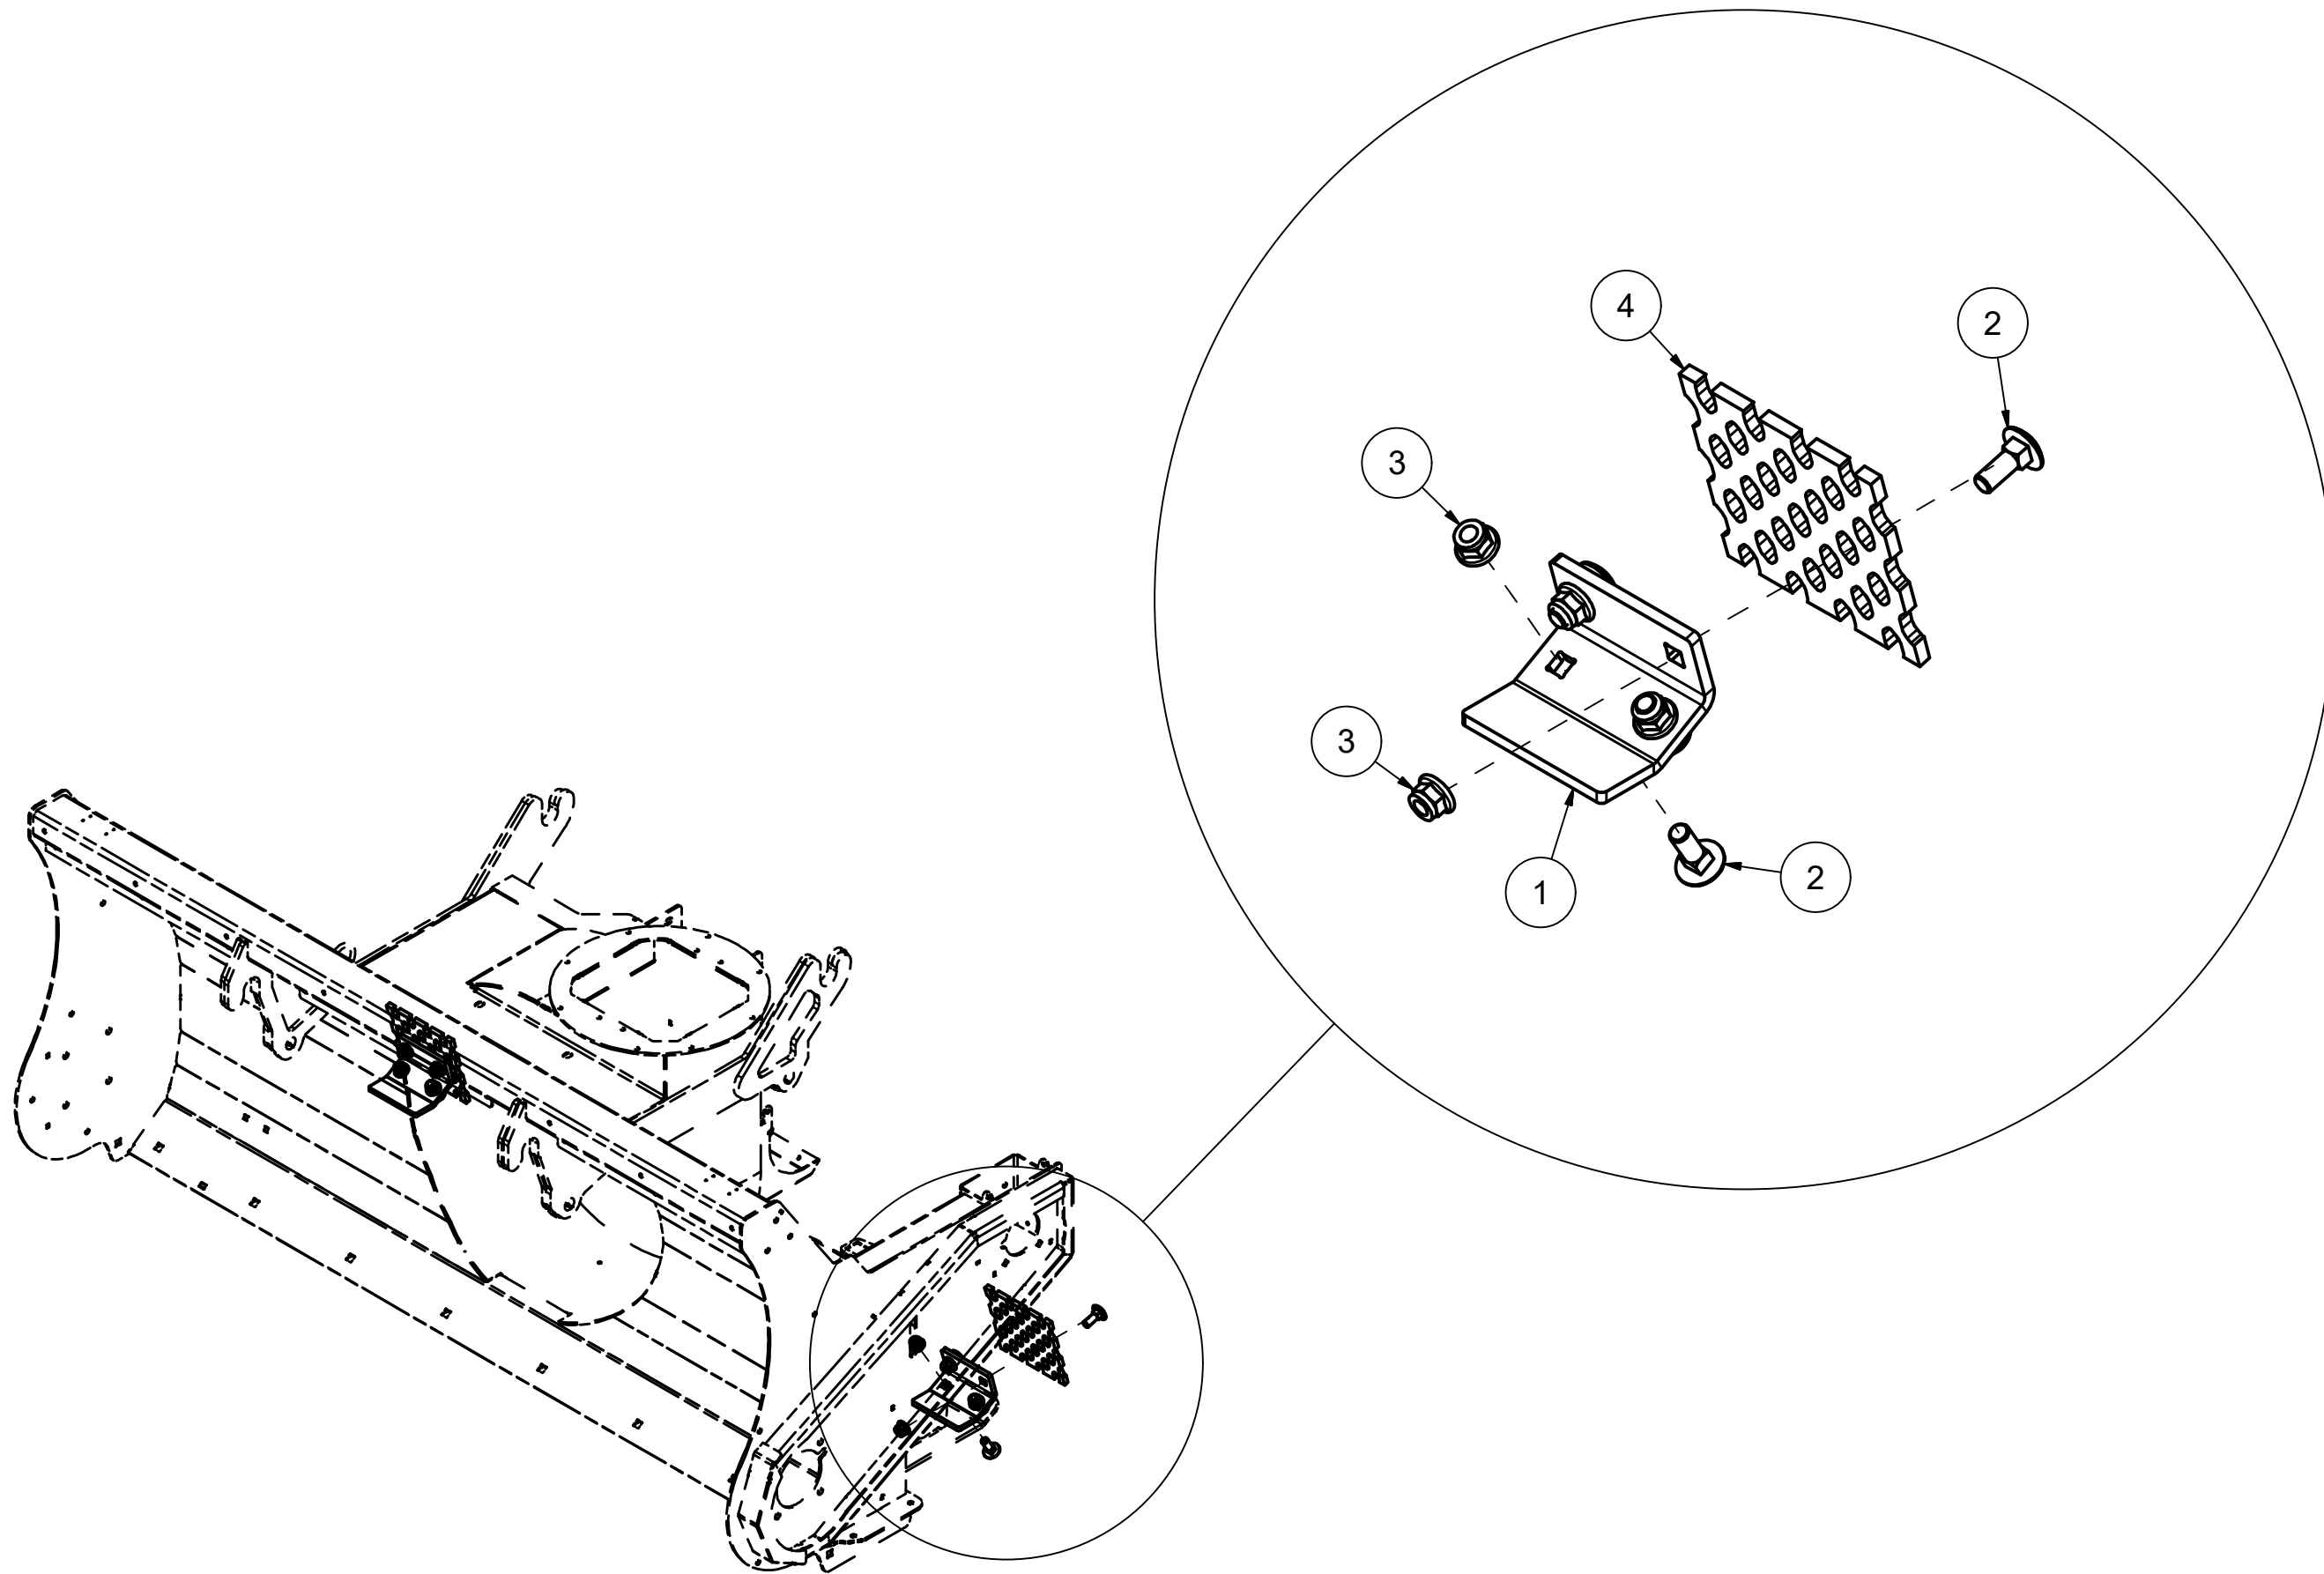

25328010 Ice scraper skid pad

Pos	Qty	Article no	Designation
1	2	12530074	Ice scraper bracket
2	8	2344491	Locking screw M16x45 ElZn 8.8 DIN 603
3	8	2489175	Locking nut with flange M16 ElZn DIN 6926
4	2	12530102	Ice scraper steel 11x200x203