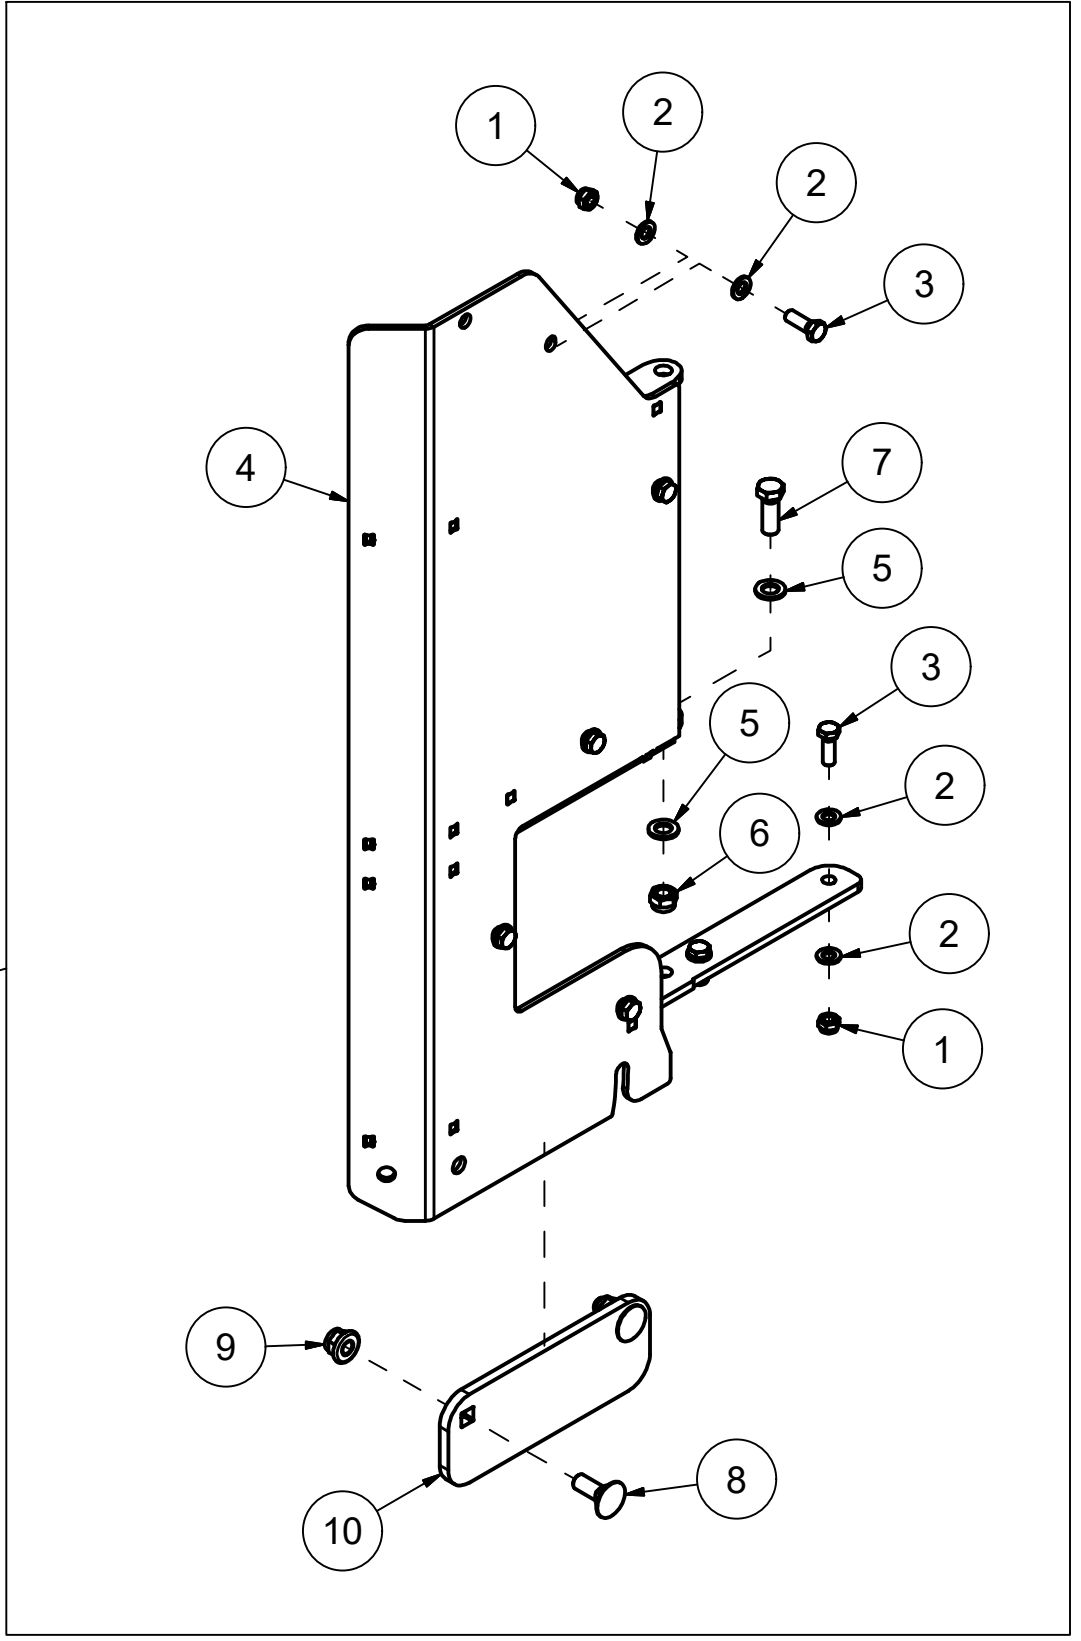

25328012 Right side wall

Pos	Qty	Article no	Designation
1	8	2483611	Locking nut M12 EIZn DIN 985
2	16	2531069	Washer M12 EIZn DIN 125
3	8	2422350	Hexagon screw M12x35 EIZn 8.8 DIN 933
4	1	12532005	Right side wall TFP240
5	2	2531078	Washer M16 EIZn DIN 125
6	1	2483613	Locking nut M16 EIZn DIN 985
7	1	2422491	Hexagon screw M16x45 EIZn 8.8 DIN 933
8	2	2344491	Locking screw M16x45 EIZn 8.8 DIN 603
9	2	2489175	Locking nut with flange M16 EIZn DIN 6926
10	1	12531075	Wear steel 12x107x283