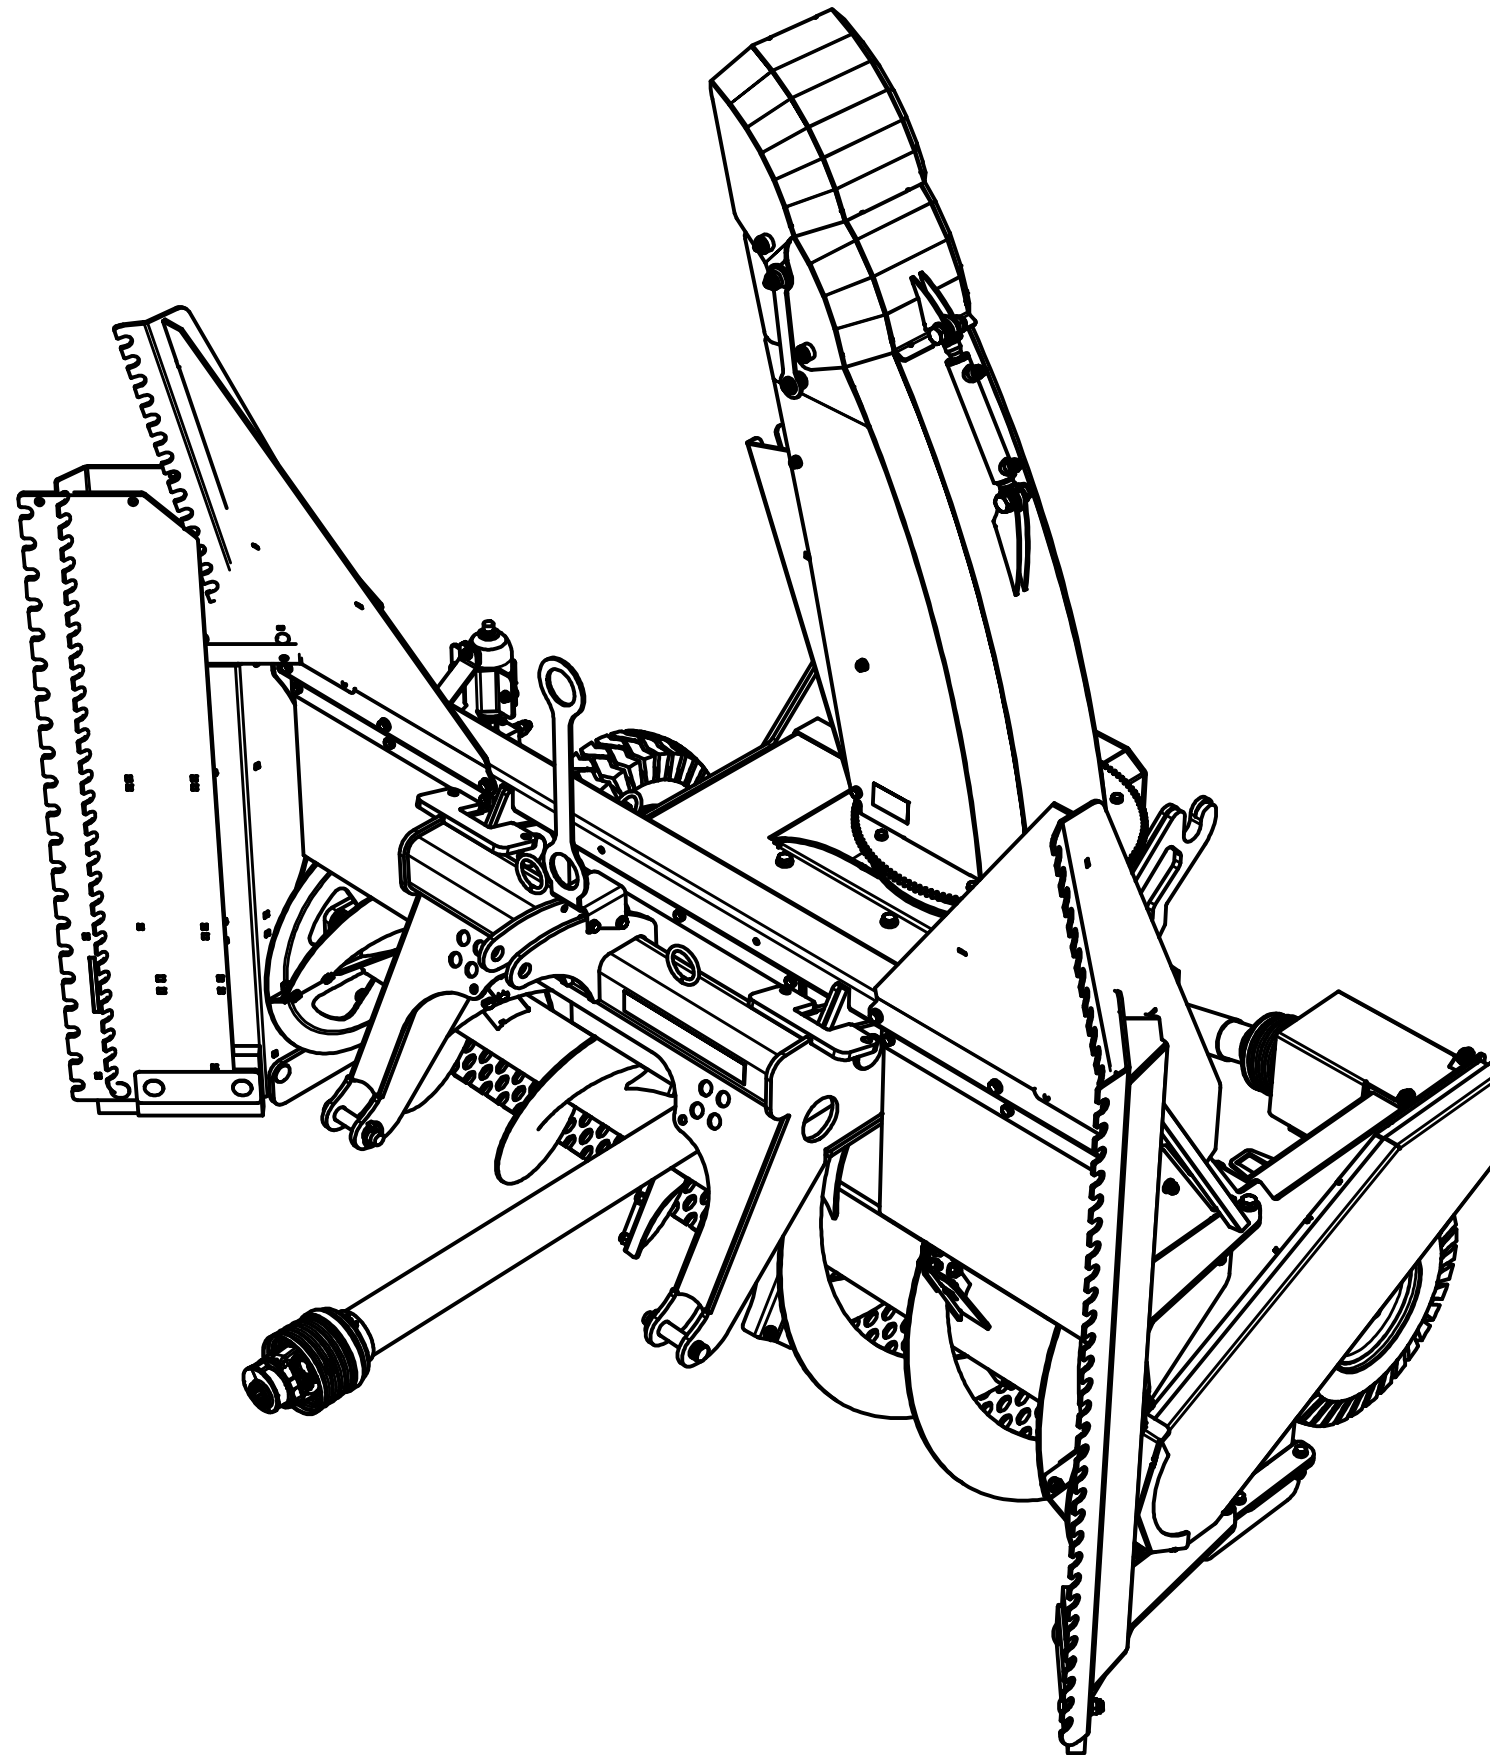

TFP240

Spare parts catalogue

Duun Industrier as
7630 Åsen, Norway
www.duun.no

25328001 Hull

Pos	Qty	Article no	Designation
1	1	12532001	Hull TFP240
2	1	12532014	Cover
3	1	2534060	Spring washer M10 EIZn DIN 127
4	19	2531060	Washer M10 EIZn DIN 125
5	1	2422295	Hexagon screw M10x20 EIZn 8.8 DIN 933
6	2	12531040	Clamp rail
7	2	2222148	Rubber protection
8	9	2422303	Hexagon screw M10x40 EIZn 8.8 DIN 931
9	9	2483610	Locking nut M10 EIZn DIN 985
10	2	12531075	Wear steel 12x107x283
11	12	2344491	Locking screw M16x45 EIZn 8.8 DIN 603
12	12	2489175	Locking nut with flange M16 EIZn DIN 6926
13	2	2112244	Perforated wear steel 11x200x1116
14	1	2935154	Sticker TFP240
15	1	12532040	Clamp rail
16	1	2222142	Rubber protection

25328006 Three-point linkage

Pos	Qty	Article no	Designation
1	1	12531006	Tractor attachment
2	2	2551730	Drawbar bolt cat. 2 Ø28x95
3	2	2556142	Linch pin Ø10x40
4	4	2483610	Locking nut M10 EIZn DIN 985
5	2	2422303	Hexagon screw M10x40 EIZn 8.8 DIN 931
6	1	2935121	Sticker 45x309 Snow blower 540 rpm collector plate
7	4	2531060	Washer M10 EIZn DIN 125
8	2	2422301	Hexagon screw M10x35 EIZn 8.8 DIN 933
9	1	12531100	Hose holder
10	2	2551731	Drawbar bolt cat. 2 Ø28x110