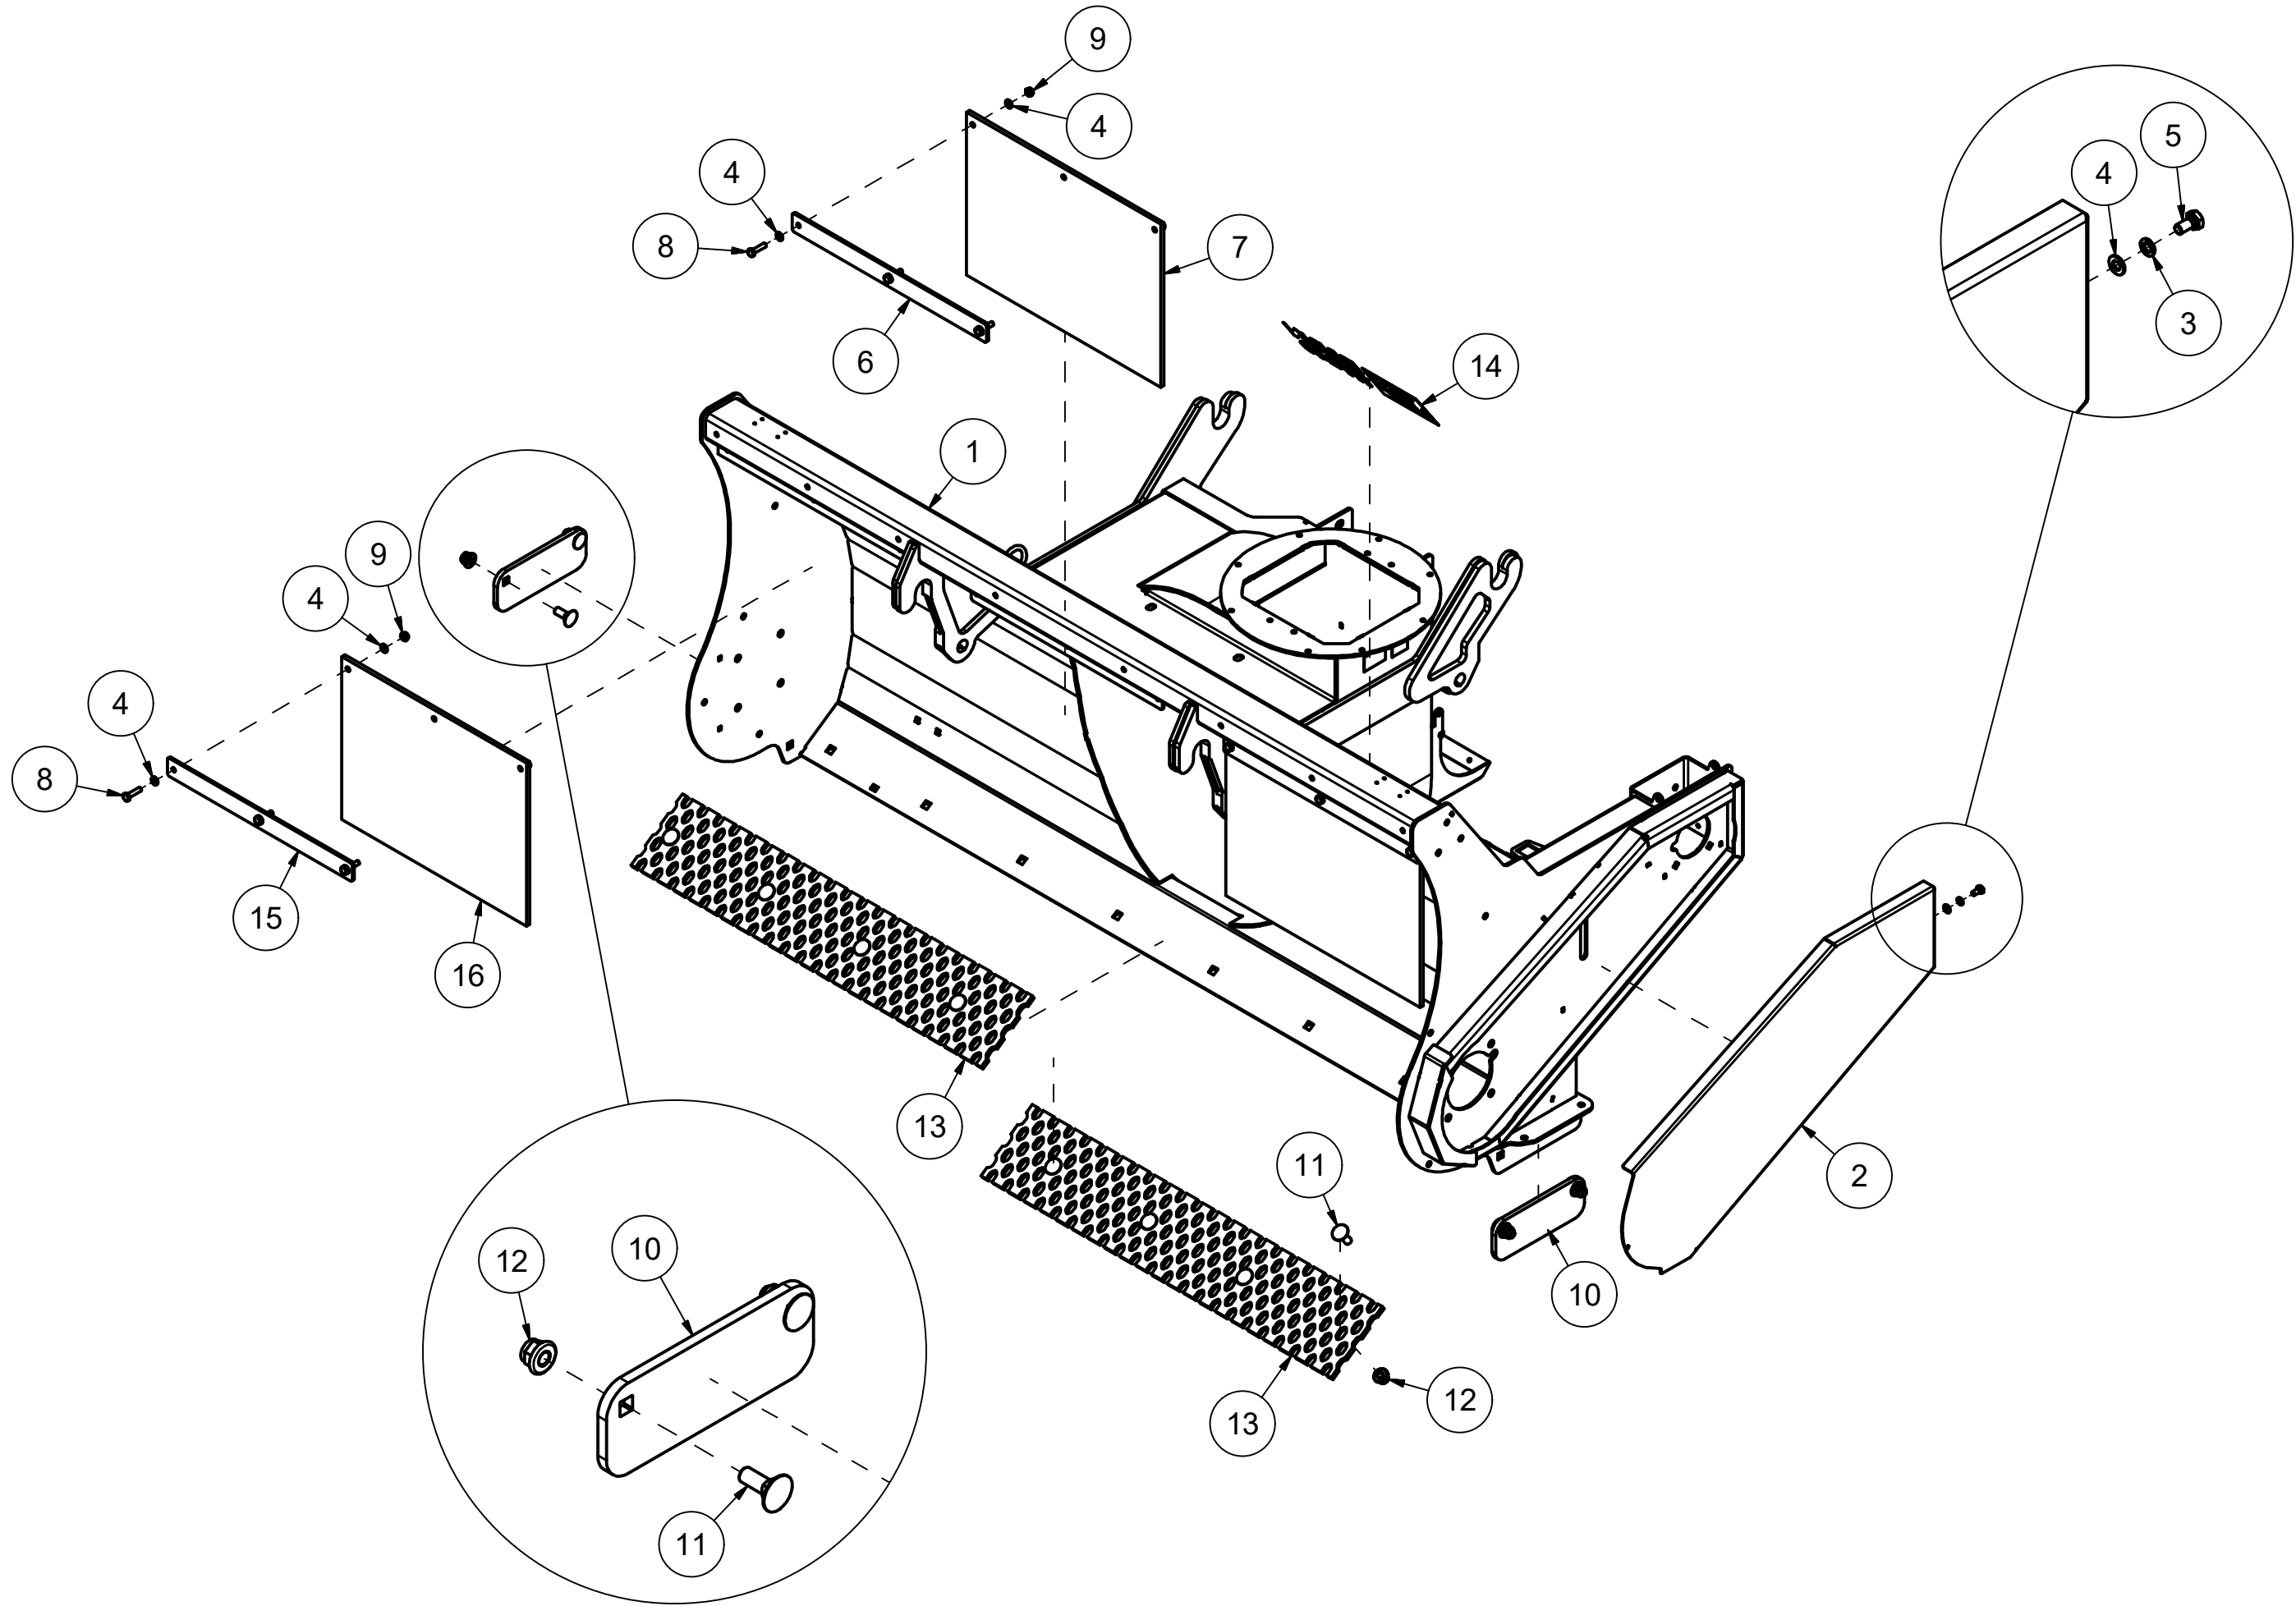

TFP240

Spare parts catalogue

Duun Industrier as
7630 Åsen, Norway
www.duun.no

25328001 Hull

Pos	Qty	Article no	Designation
1	1	12532001	Hull TFP240
2	1	12532014	Cover
3	1	2534060	Spring washer M10 EIZn DIN 127
4	19	2531060	Washer M10 EIZn DIN 125
5	1	2422295	Hexagon screw M10x20 EIZn 8.8 DIN 933
6	2	12531040	Clamp rail
7	2	2222148	Rubber protection
8	9	2422303	Hexagon screw M10x40 EIZn 8.8 DIN 931
9	9	2483610	Locking nut M10 EIZn DIN 985
10	2	12531075	Wear steel 12x107x283
11	12	2344491	Locking screw M16x45 EIZn 8.8 DIN 603
12	12	2489175	Locking nut with flange M16 EIZn DIN 6926
13	2	2112244	Perforated wear steel 11x200x1116
14	1	2935154	Sticker TFP240
15	1	12532040	Clamp rail
16	1	2222142	Rubber protection

25328006 Three-point linkage

Pos	Qty	Article no	Designation
1	1	12531006	Tractor attachment
2	2	2551730	Drawbar bolt cat. 2 Ø28x95
3	2	2556142	Linch pin Ø10x40
4	4	2483610	Locking nut M10 EIZn DIN 985
5	2	2422303	Hexagon screw M10x40 EIZn 8.8 DIN 931
6	1	2935121	Sticker 45x309 Snow blower 540 rpm collector plate
7	4	2531060	Washer M10 EIZn DIN 125
8	2	2422301	Hexagon screw M10x35 EIZn 8.8 DIN 933
9	1	12531100	Hose holder
10	2	2551731	Drawbar bolt cat. 2 Ø28x110