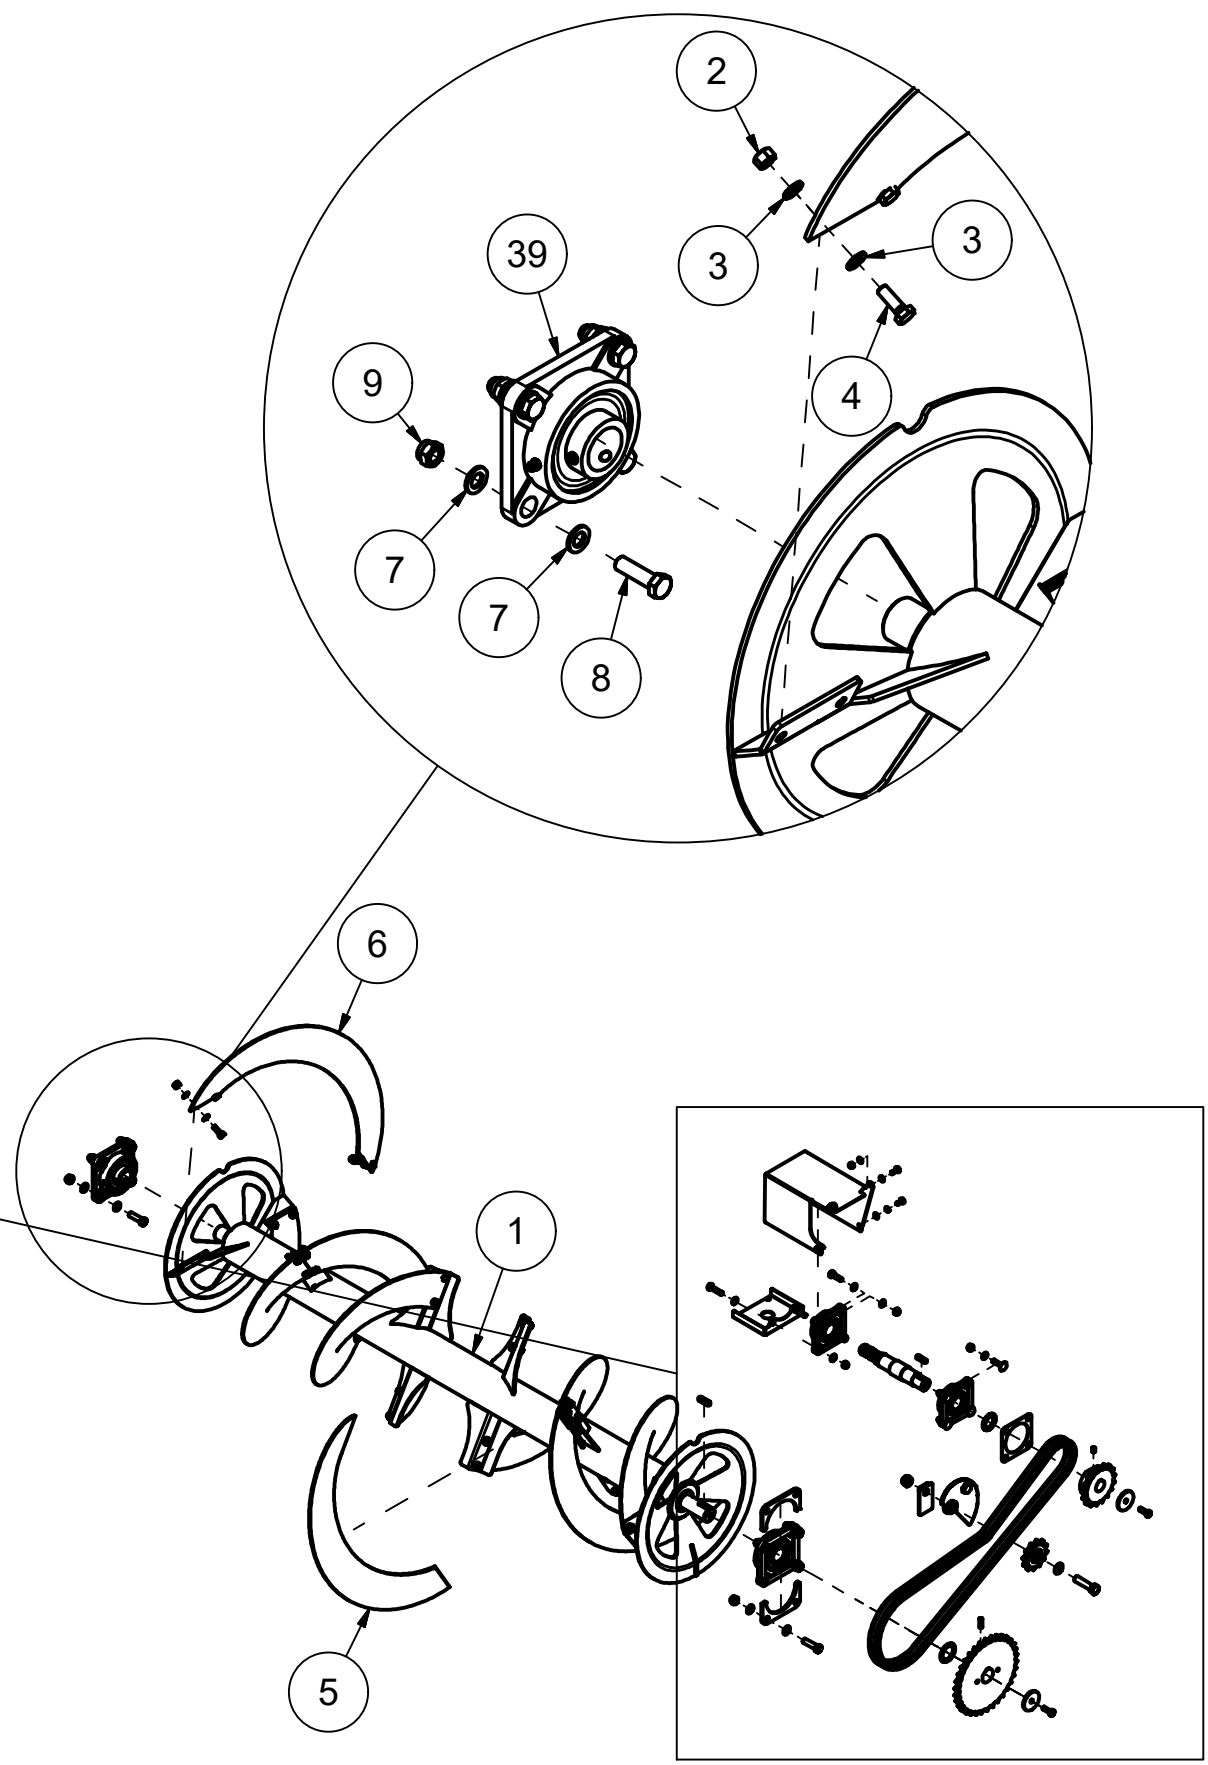

25328002 Feeding screw

Pos	Qty	Article no	Designation
1	1	12532002	Feeding screw TFP240
2	32	2489611	Hexagon nut mechanical lock M12 EIZn DIN 980
3	76	2531069	Washer M12 EIZn DIN 125
4	34	2423350	Hexagon screw M12x35 EIZn 10.9 DIN 933
5	4	12532064	Left screw element
6	4	12532066	Right screw element
7	16	2531078	Washer M16 EIZn DIN 125
8	4	2422494	Hexagon screw M16x55 EIZn 8.8 DIN 931
9	8	2483613	Locking nut M16 EIZn DIN 985
10	2	12532011	Plate
11	4	2422495	Hexagon screw M16x60 EIZn 8.8 DIN 931
12	1	2964229	Chain wheel 1" Z34 Ø50
13	1	2473350	Hollow threaded pin M12x35 St DIN 916
14	1	12532080	Skims
15	1	12531050	Shaft
16	1	2964212	Chain wheel 1" Z17 Ø40
17	2	2954174	Flange bearing UCF 209 45mm
18	1	2115160	Cotter 12x8 L45 St DIN 6885A
19	1	2473340	Hollow threaded pin M12x16 St DIN 916
20	4	2344354	Locking screw M12x45 EIZn 8.8 DIN 603
21	1	12531055	Cover
22	1	12531082	Nut lock
23	1	2483615	Locking nut M20 EIZn DIN 985
24	1	2531086	Washer M20 EIZn DIN 125
25	1	2954120	Chain tensioner wheel 1" 12 t
26	1	2422581	Hexagon screw M20x80 EIZn 8.8 DIN 931
27	1	12531090	Chain tensioner
28	1	2963127	Roller chain 1" 88 links
29	1	12531051	Cover
30	2	2422295	Hexagon screw M10x20 EIZn 8.8 DIN 933
31	2	2483610	Locking nut M10 EIZn DIN 985
32	2	2534060	Spring washer M10 EIZn DIN 127
33	6	2531060	Washer M10 EIZn DIN 125
34	2	2422297	Hexagon screw M10x25 EIZn 8.8 DIN 933
35	1	2935039	Sticker 75x40 Lubrication oil
36	2	14131061	Washer ø12,5/70x6
37	8	2483611	Locking nut M12 EIZn DIN 985
38	1	2115175	Cotter 14x9 L50 St DIN 6885A
39	2	2954176	Flange bearing UCF 310 50mm
40	1	12532052	Skims
41	2	2422356	Hexagon screw M12x50 EIZn 8.8 DIN 931
42	2	2422352	Hexagon screw M12x40 EIZn 8.8 DIN 933
43	1	12531120	Skims Flange bearing 1mm
44	1	12531121	Skims Flange bearing 2mm