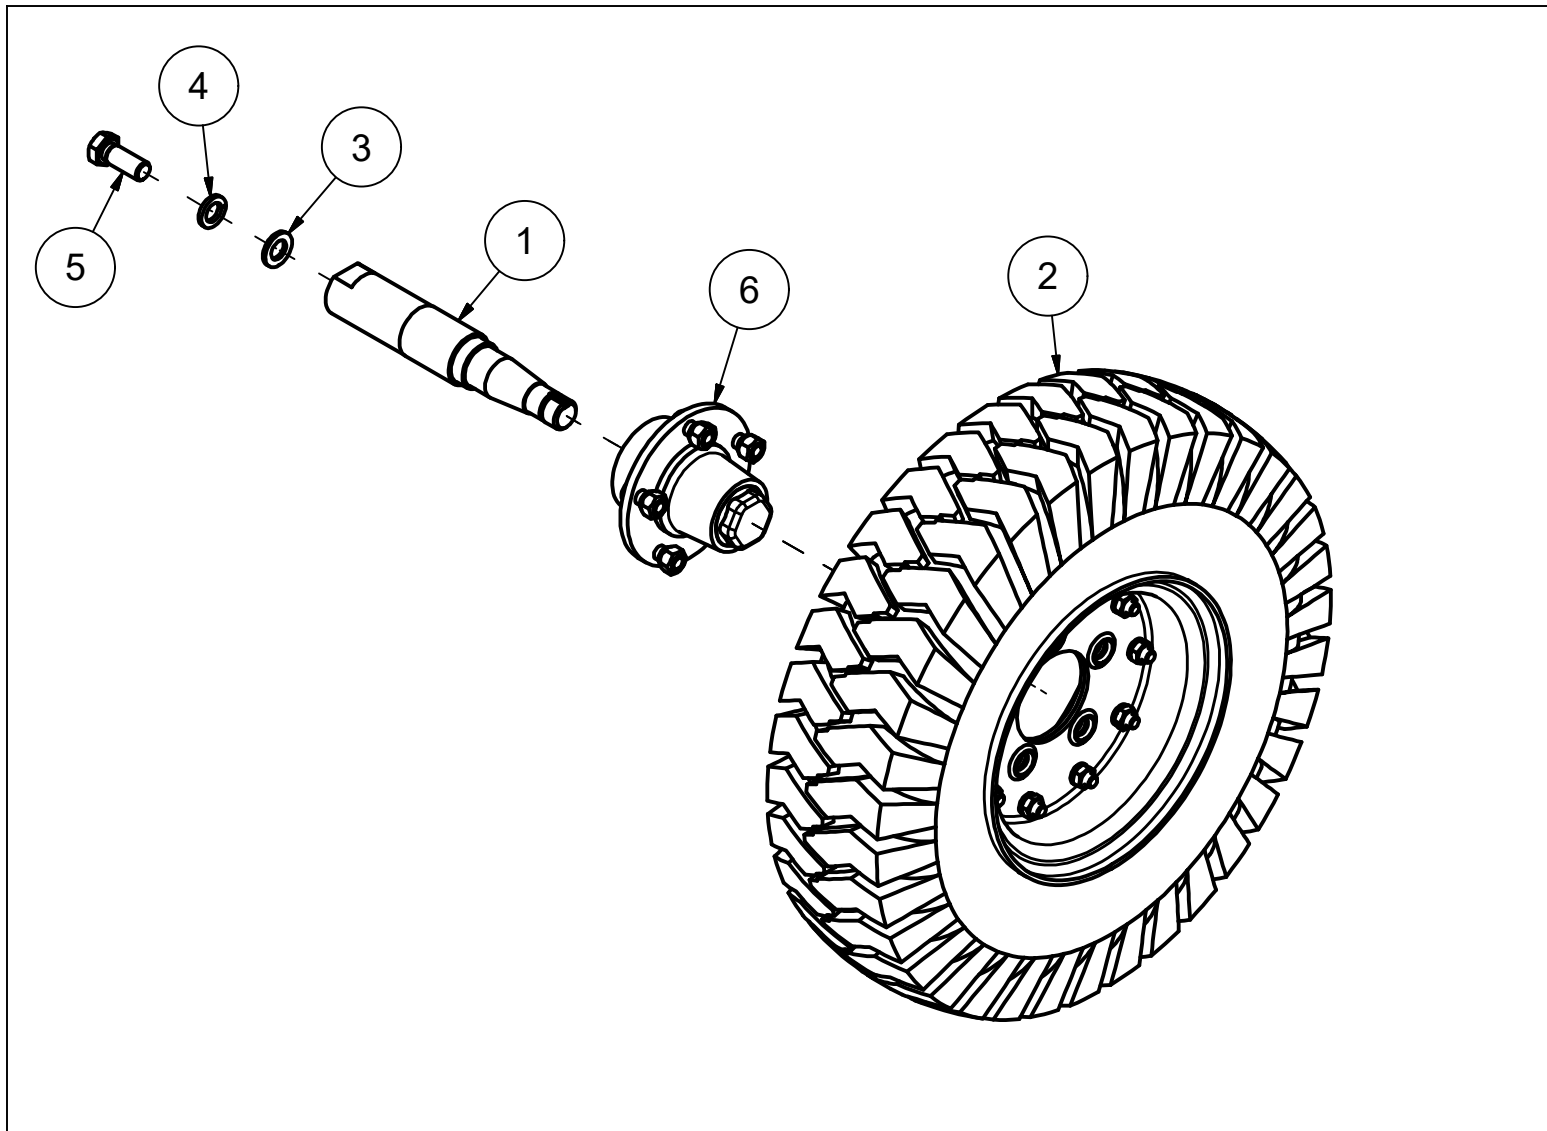

25328008 Wheel

Pos	Qty	Article no	Designation
1	2	1252133	Shaft pin for wheel
2	2	2941520	Wheel 6.00x9 10L Compl. w/rim
3	2	2531078	Washer M16 EIZn DIN 125
4	2	2534078	Spring washer M16 EIZn DIN 127
5	2	2422489	Hexagon screw M16x40 EIZn 8.8 DIN 933
6	2	2941621	Hub no. 21 without shaft pin