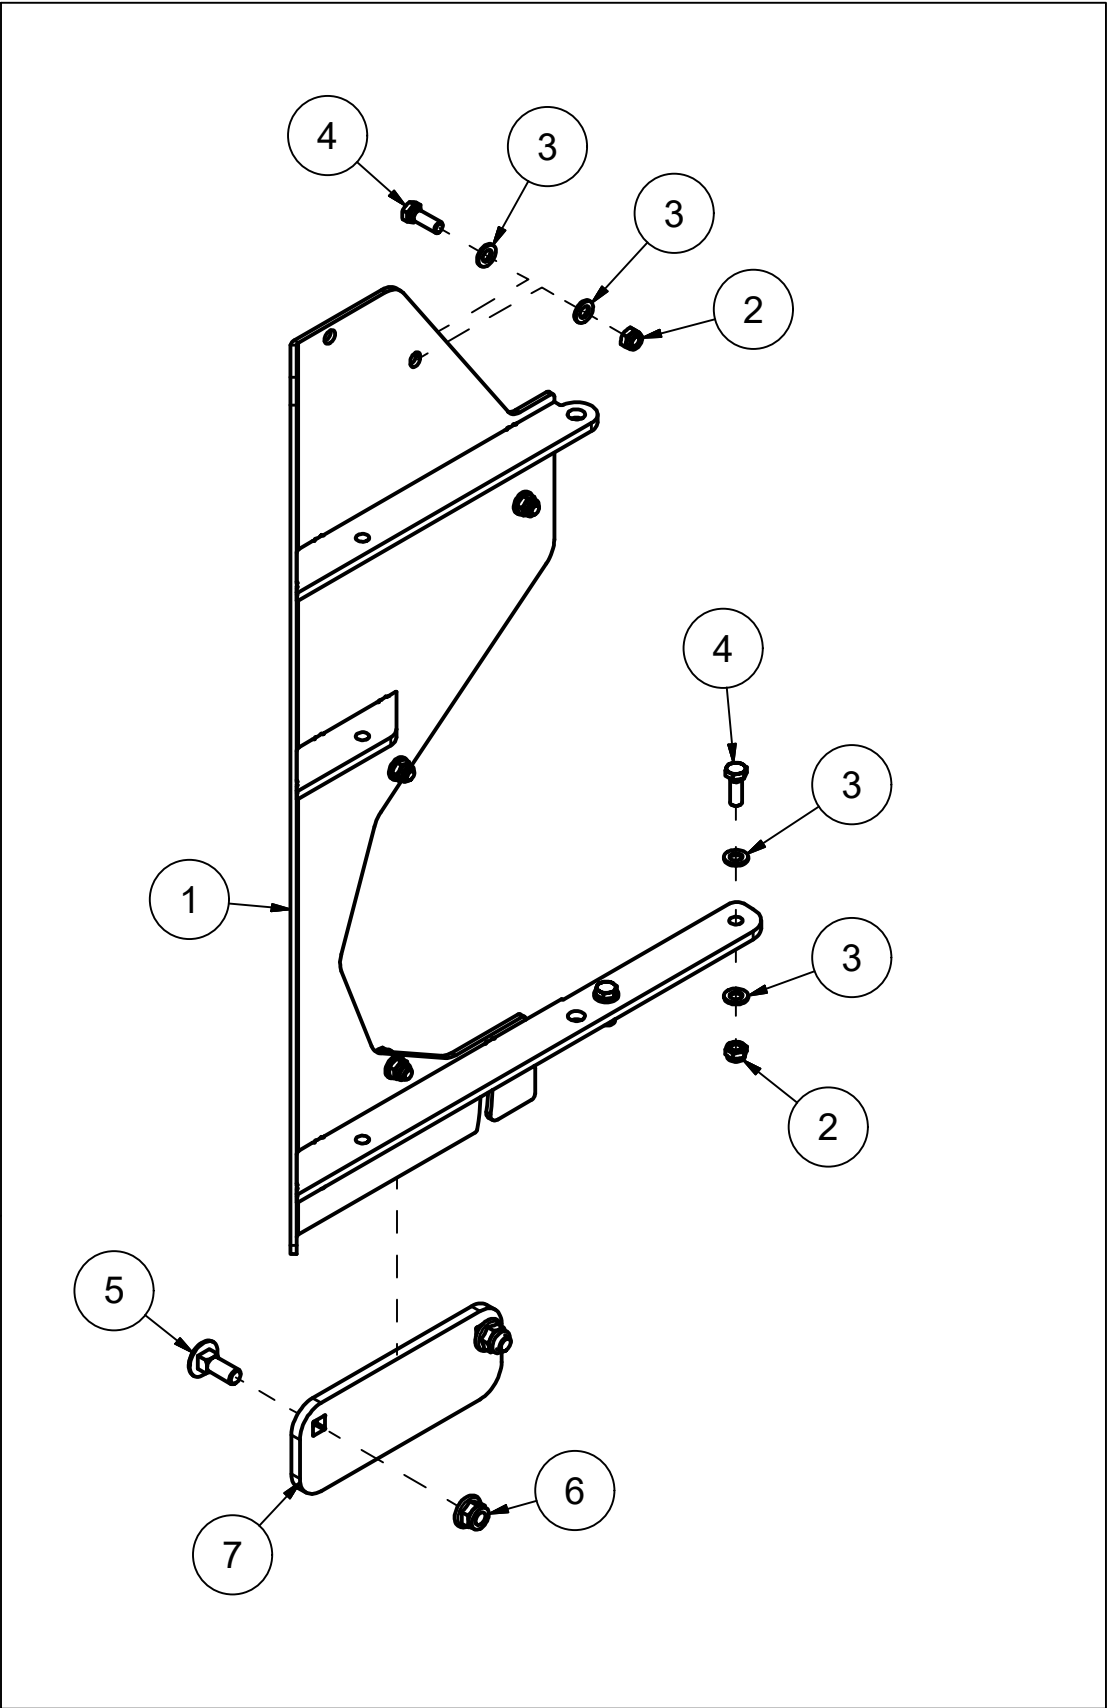

25328011 Left side wall

Pos	Qty	Article no	Designation
1	1	12532004	Left side wall TFP240
2	6	2483611	Locking nut M12 EIZn DIN 985
3	12	2531069	Washer M12 EIZn DIN 125
4	6	2422350	Hexagon screw M12x35 EIZn 8.8 DIN 933
5	2	2344491	Locking screw M16x45 EIZn 8.8 DIN 603
6	2	2489175	Locking nut with flange M16 EIZn DIN 6926
7	1	12531075	Wear steel 12x107x283