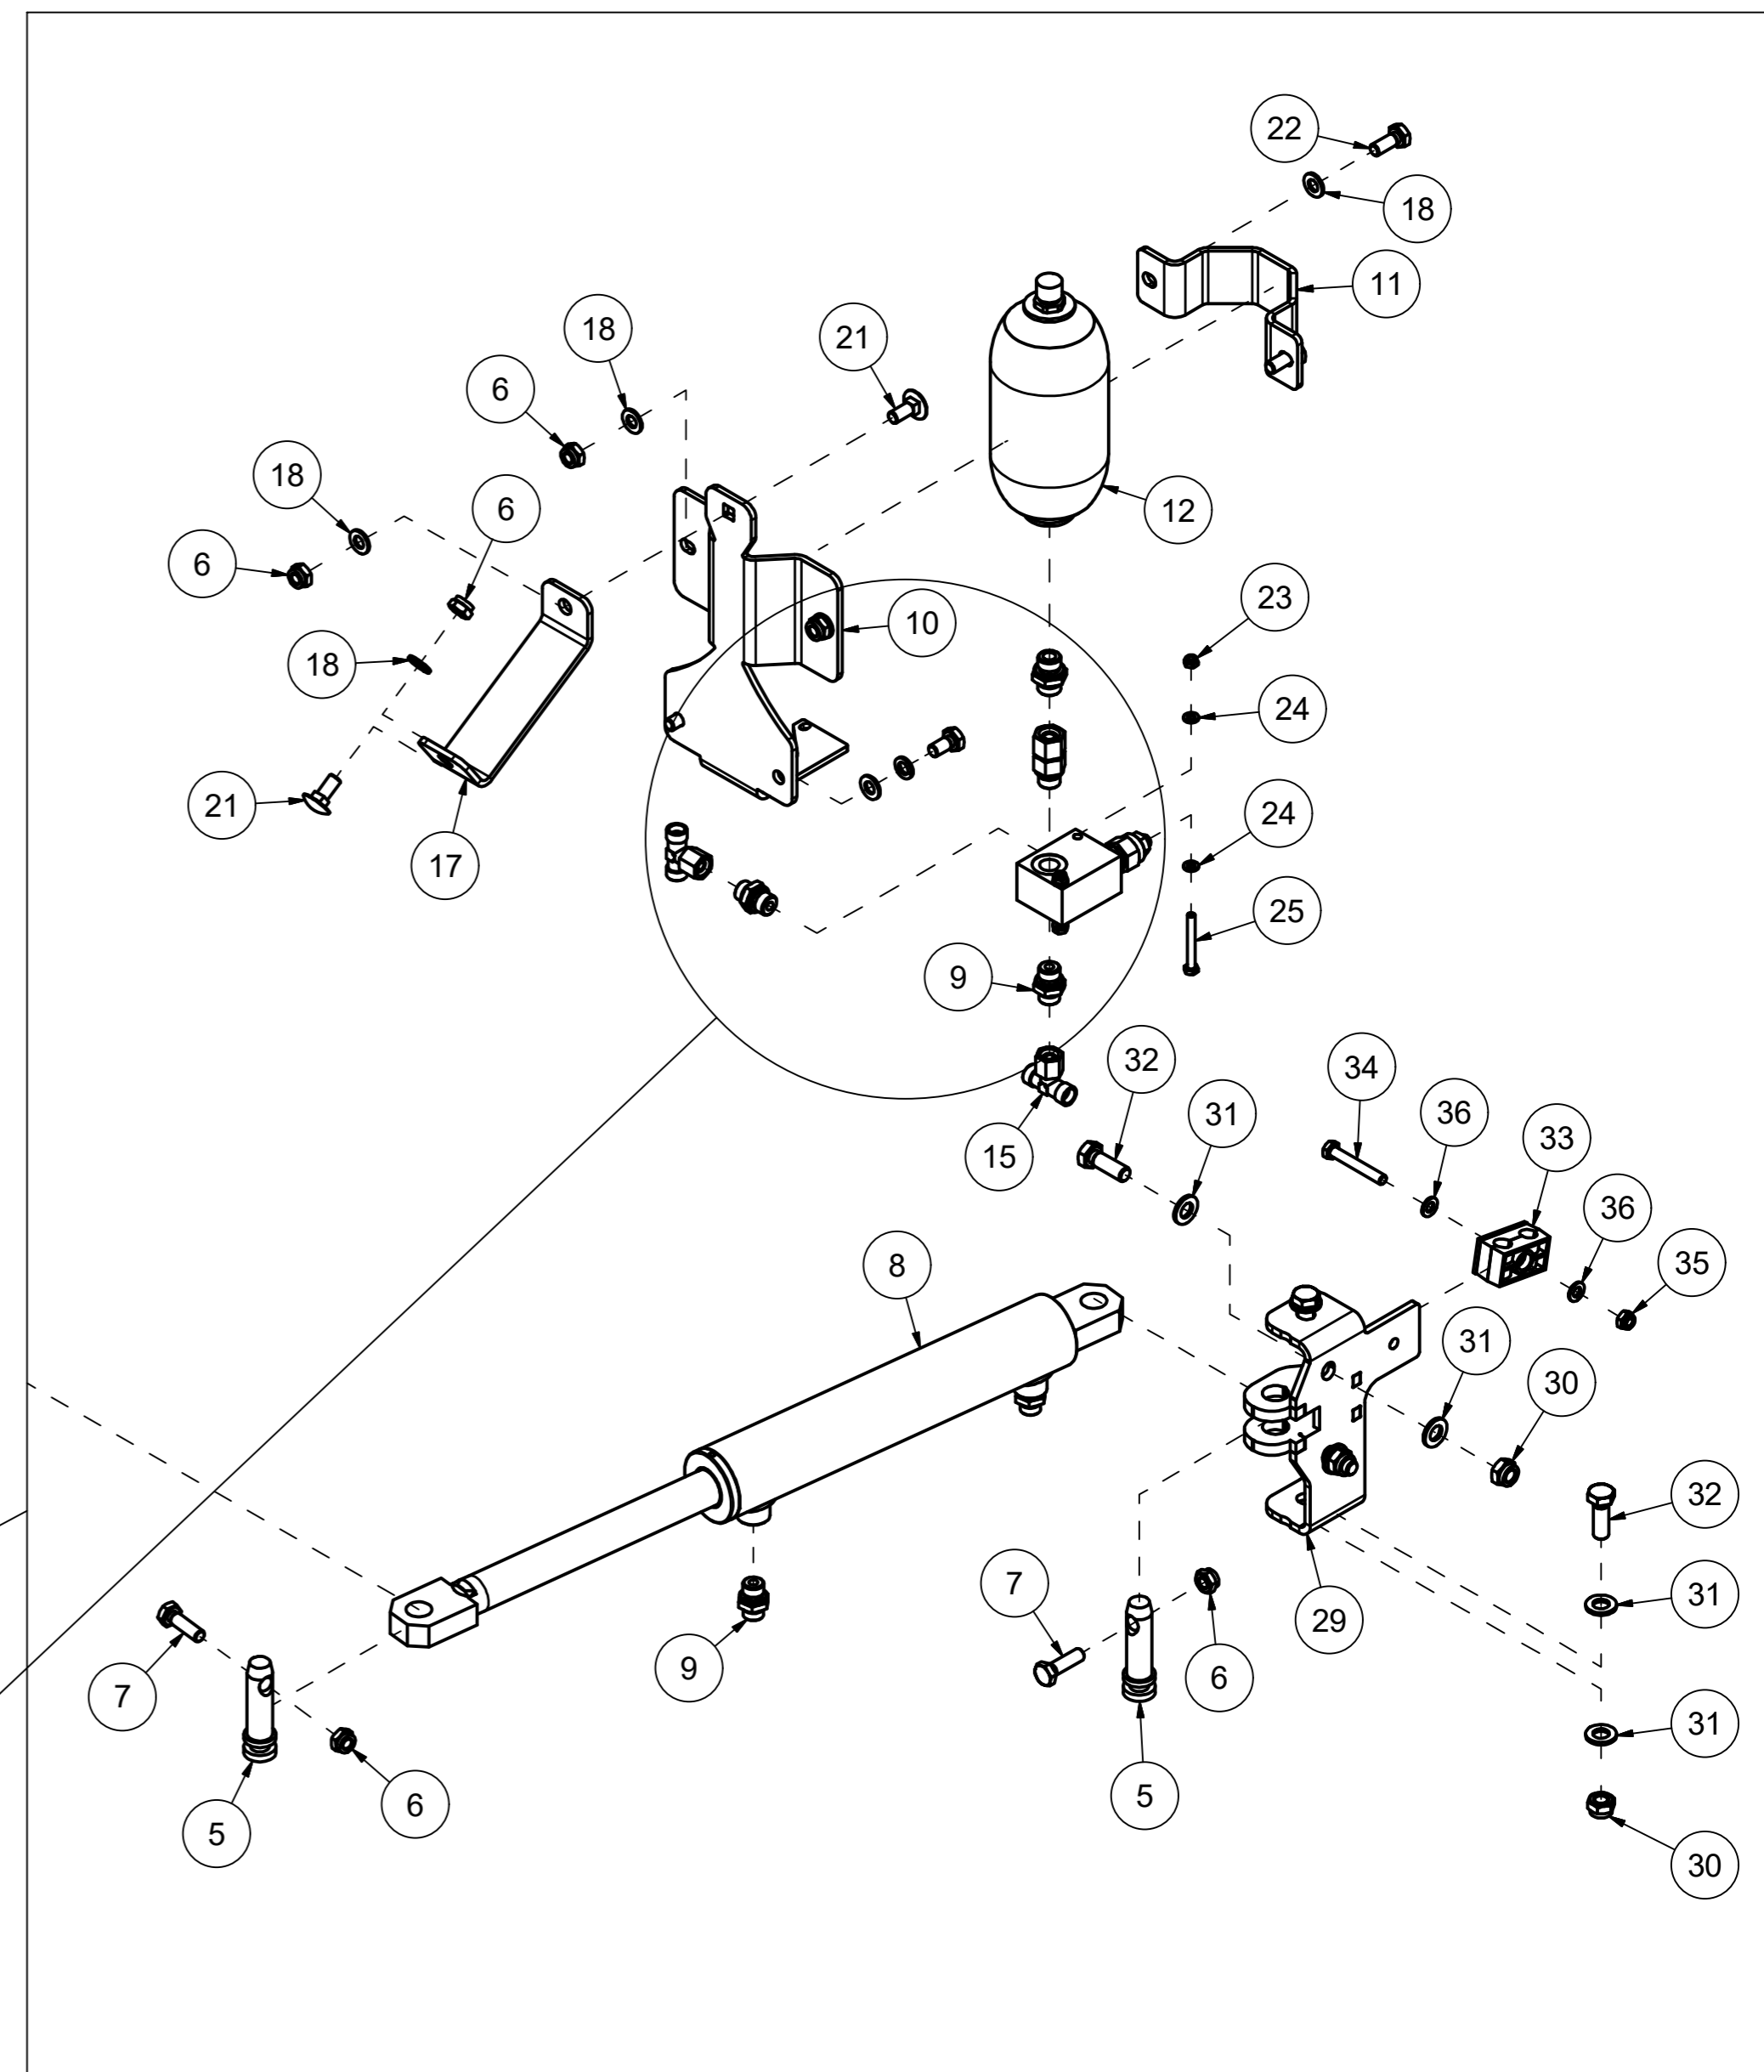

25328017 Hydraulic side extension

Pos	Qty	Article no	Designation
1	1	12531092	Hydraulic side extension
2	5	2483613	Locking nut M16 EIZn DIN 985
3	8	2531078	Washer M16 EIZn DIN 125
4	3	2422497	Hexagon screw M16x65 EIZn 8.8 DIN 931
5	2	2526317	Bolt Ø19,8x45
6	6	2483610	Locking nut M10 EIZn DIN 985
7	2	2422301	Hexagon screw M10x35 EIZn 8.8 DIN 933
8	1	2955001	Cylinder Ø50/30 SL230
9	4	2957759	Hexagon nipple GEK BSP 3/8" L10 ED
10	1	12531073	Accumulator bracket
11	1	12531072	Clamps
12	1	2955308	Accumulator 0,7l
13	1	2955323	Safety valve
14	1	2957748	Swivel nipple EVGE 12L BSP 3/8" ED
15	2	2957720	T-Hexagon nipple EVTK 10L
16	1	2957735	Hexagon nipple GEK M18x1,5 L12 ED
17	1	12531087	Attach
18	8	2531060	Washer M10 EIZn DIN 125
19	2	2534060	Spring washer M10 EIZn DIN 127
20	2	2422295	Hexagon screw M10x20 EIZn 8.8 DIN 933
21	2	2441297	Locking screw M10x25 EIZn 4.6 DIN 603
22	2	2422297	Hexagon screw M10x25 EIZn 8.8 DIN 933
23	2	2483608	Locking nut M6 EIZn DIN 985
24	4	2531039	Washer M6 EIZn DIN 125
25	2	2422217	Hexagon screw M6x50 EIZn 8.8 DIN 931
26	1	12531045	Edge scraper
27	1	12531046	Plate
28	2	2344498	Locking screw M16x70 EIZn 8.8 DIN 603
29	1	12532103	Hydraulic side extension cylinder attachment
30	4	2483611	Locking nut M12 EIZn DIN 985
31	8	2531069	Washer M12 EIZn DIN 125
32	4	2422350	Hexagon screw M12x35 EIZn 8.8 DIN 933
33	1	4251206	Hose holder
34	1	2422258	Hexagon screw M8x55 EIZn 8.8 DIN 931
35	1	2483609	Locking nut M8 EIZn DIN 985
36	2	2531047	Washer M8 EIZn DIN 125