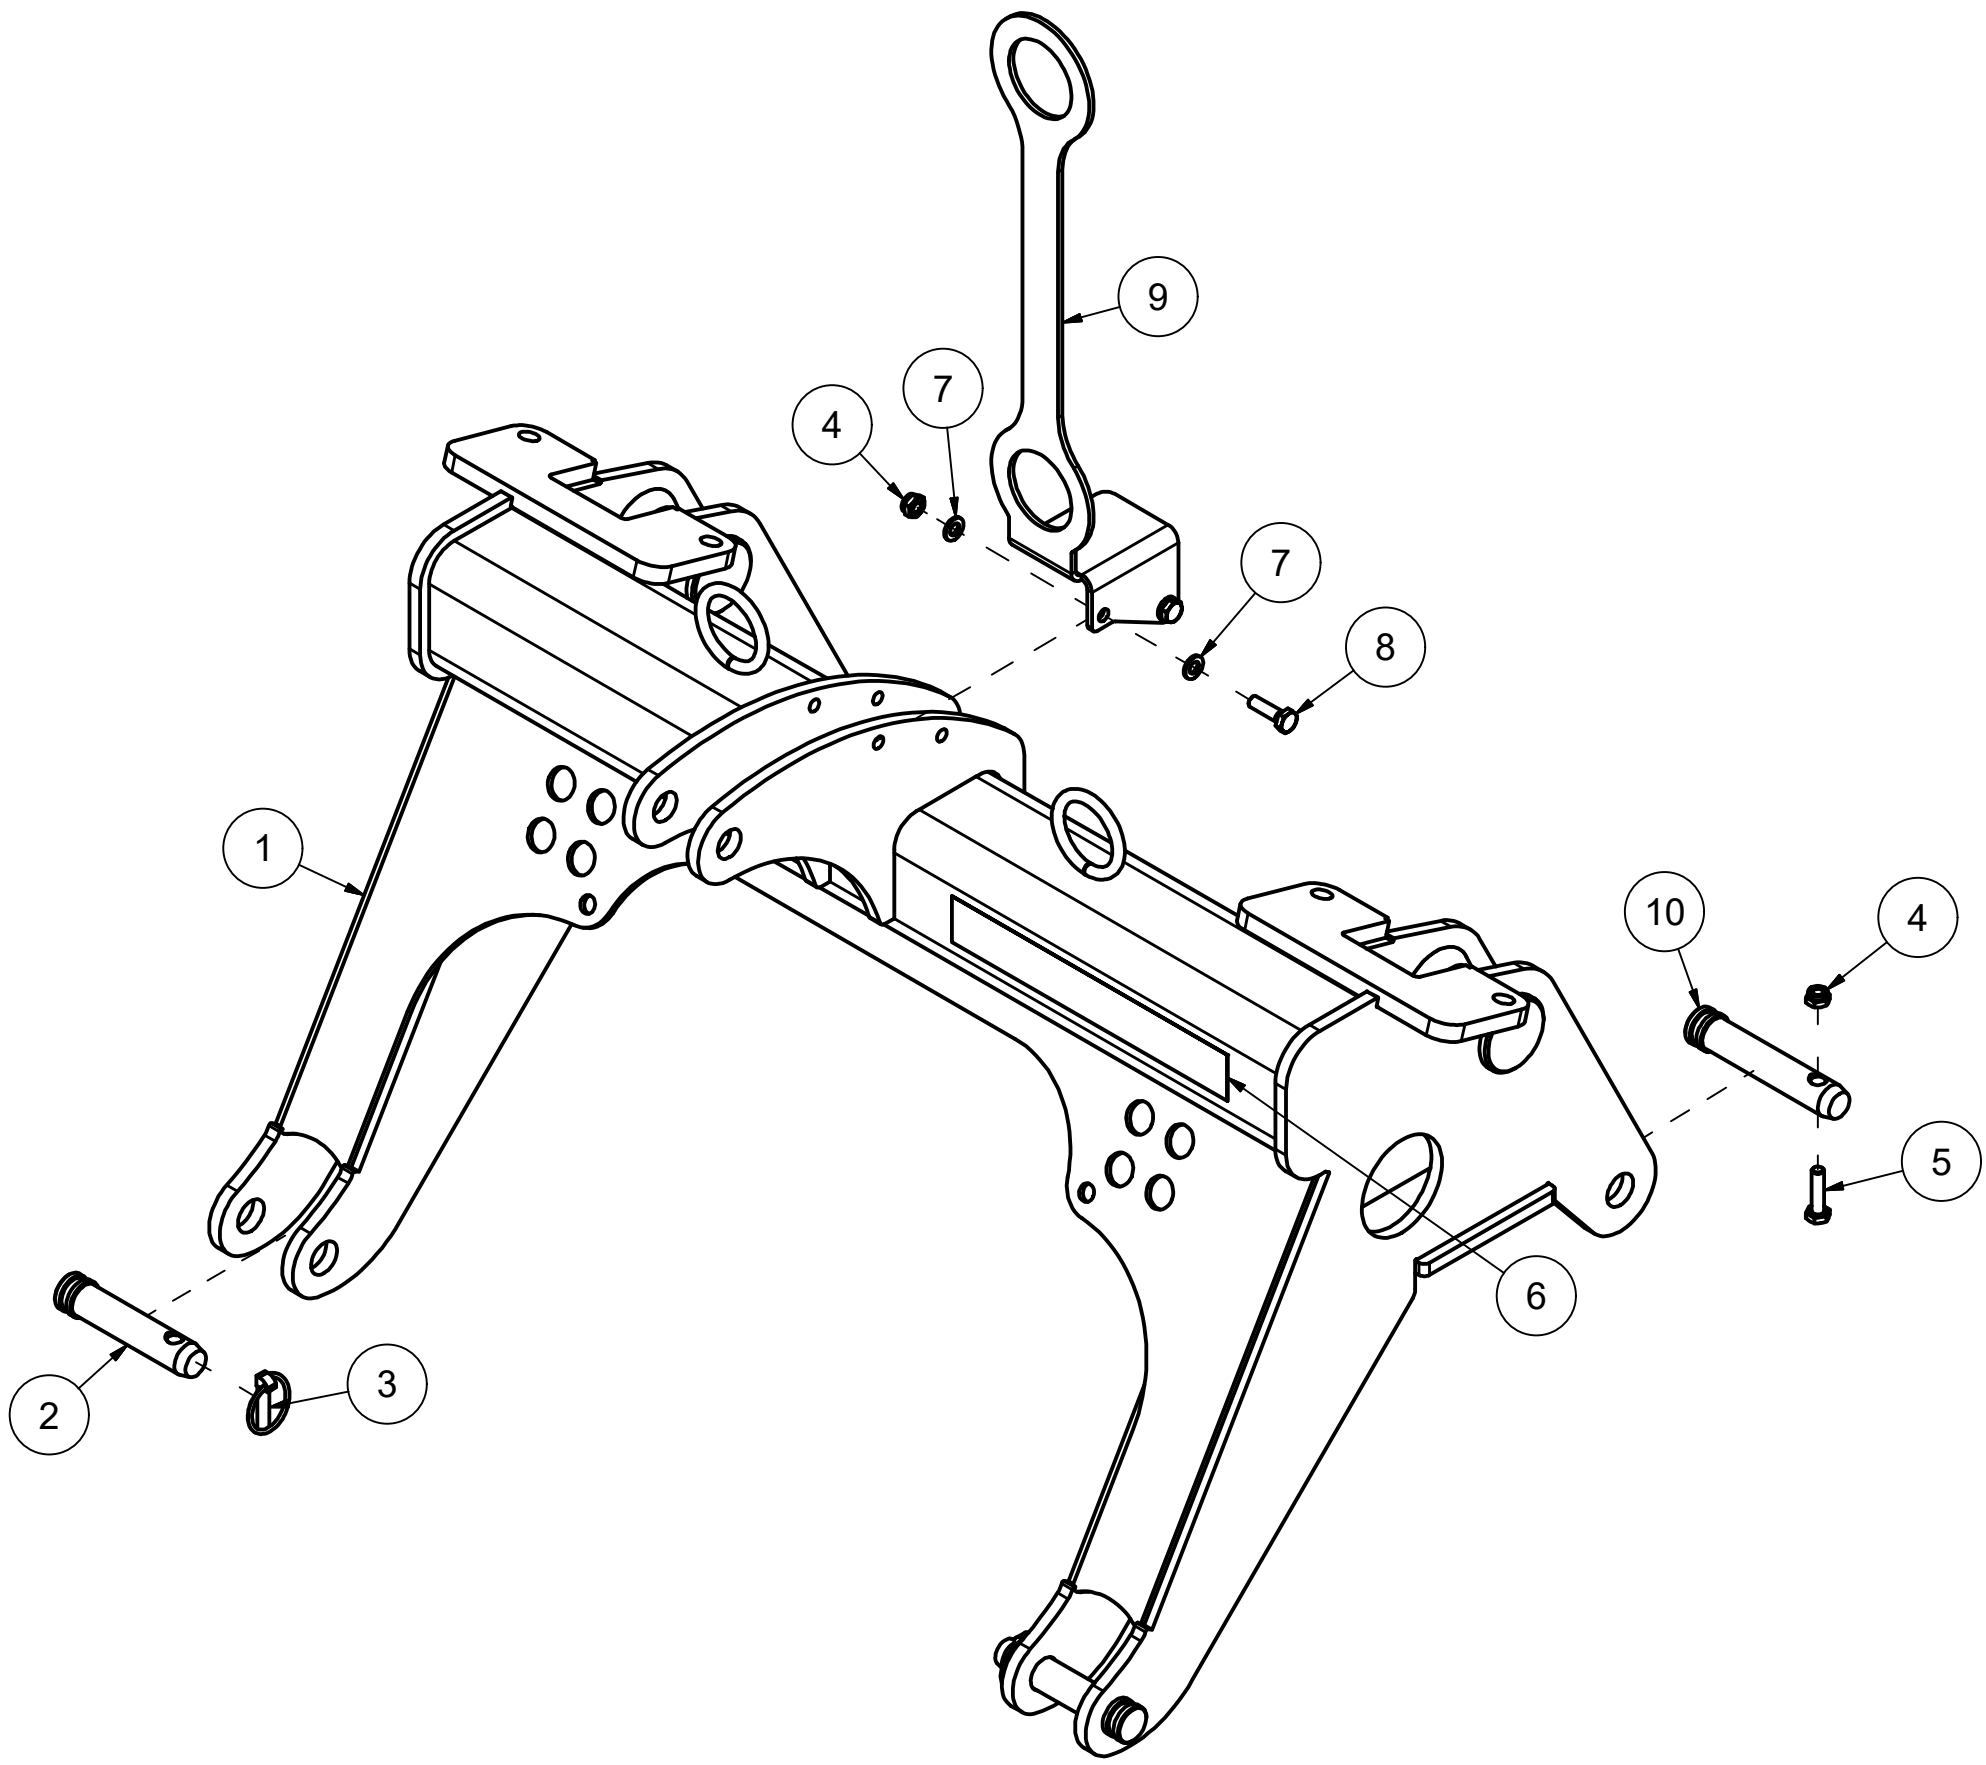

TFP240

Spare parts catalogue

Duun Industrier as
7630 Åsen, Norway
www.duun.no

25328001 Hull

Pos	Qty	Article no	Designation
1	1	12532001	Hull TFP240
2	1	12532014	Cover
3	1	2534060	Spring washer M10 EIZn DIN 127
4	19	2531060	Washer M10 EIZn DIN 125
5	1	2422295	Hexagon screw M10x20 EIZn 8.8 DIN 933
6	2	12531040	Clamp rail
7	2	2222148	Rubber protection
8	9	2422303	Hexagon screw M10x40 EIZn 8.8 DIN 931
9	9	2483610	Locking nut M10 EIZn DIN 985
10	2	12531075	Wear steel 12x107x283
11	12	2344491	Locking screw M16x45 EIZn 8.8 DIN 603
12	12	2489175	Locking nut with flange M16 EIZn DIN 6926
13	2	2112244	Perforated wear steel 11x200x1116
14	1	2935154	Sticker TFP240
15	1	12532040	Clamp rail
16	1	2222142	Rubber protection

25328006 Three-point linkage

Pos	Qty	Article no	Designation
1	1	12531006	Tractor attachment
2	2	2551730	Drawbar bolt cat. 2 Ø28x95
3	2	2556142	Linch pin Ø10x40
4	4	2483610	Locking nut M10 EIZn DIN 985
5	2	2422303	Hexagon screw M10x40 EIZn 8.8 DIN 931
6	1	2935121	Sticker 45x309 Snow blower 540 rpm collector plate
7	4	2531060	Washer M10 EIZn DIN 125
8	2	2422301	Hexagon screw M10x35 EIZn 8.8 DIN 933
9	1	12531100	Hose holder
10	2	2551731	Drawbar bolt cat. 2 Ø28x110