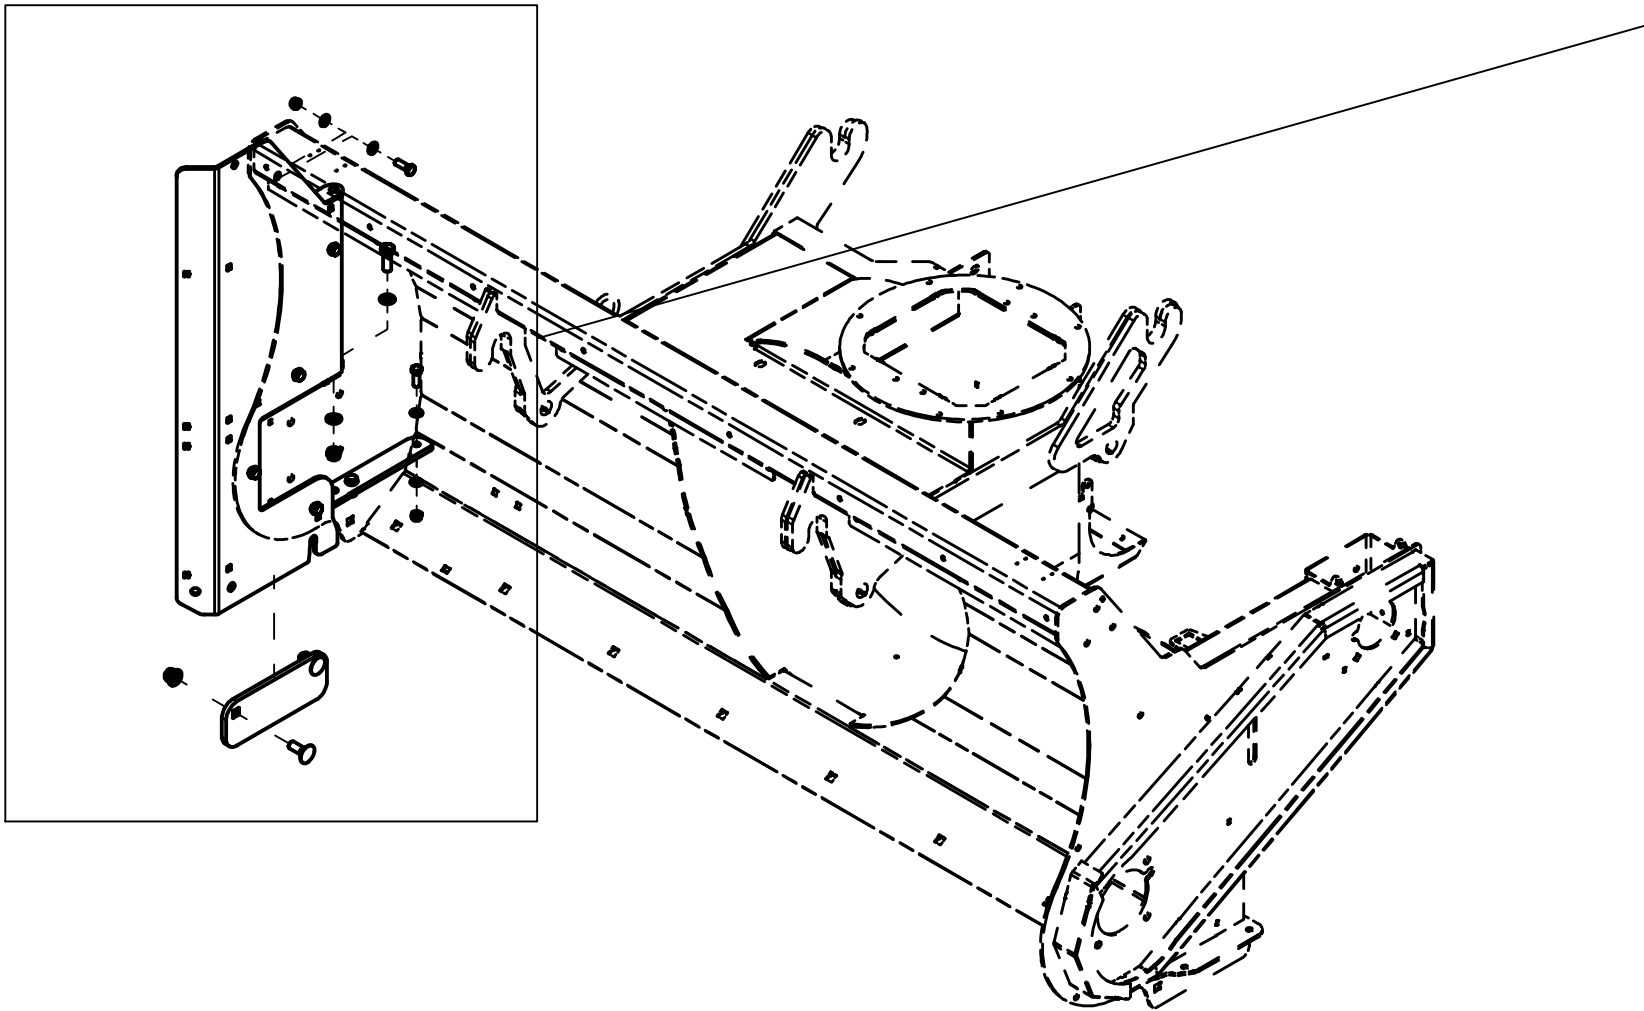

25328012 Right side wall

Pos	Qty	Article no	Designation
1	8	2483611	Locking nut M12 EIZn DIN 985
2	16	2531069	Washer M12 EIZn DIN 125
3	8	2422350	Hexagon screw M12x35 EIZn 8.8 DIN 933
4	1	12532005	Right side wall TFP240
5	2	2531078	Washer M16 EIZn DIN 125
6	1	2483613	Locking nut M16 EIZn DIN 985
7	1	2422491	Hexagon screw M16x45 EIZn 8.8 DIN 933
8	2	2344491	Locking screw M16x45 EIZn 8.8 DIN 603
9	2	2489175	Locking nut with flange M16 EIZn DIN 6926
10	1	12531075	Wear steel 12x107x283